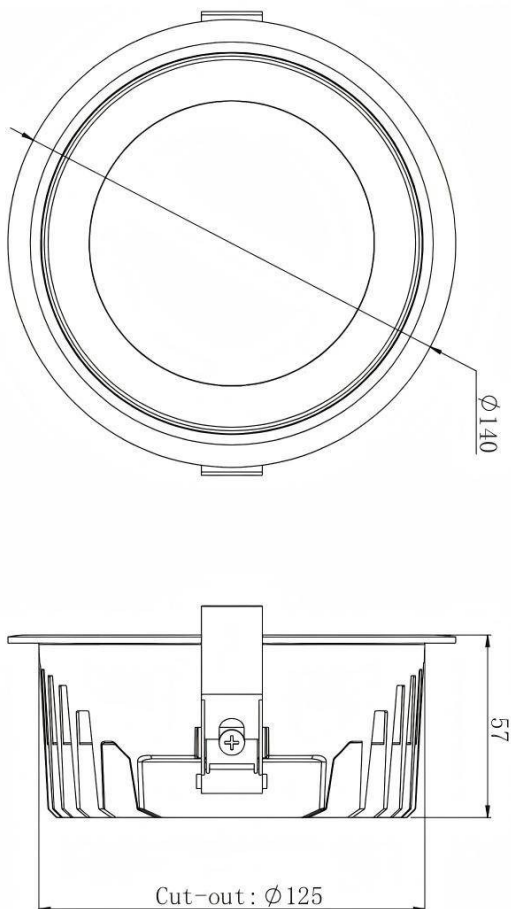

HEF Low glare

Lavov downlight from the family with a power of 7W and a beam angle of 55°. Finished in white and bright silver reflector colour. With a total lumen output of 840lm and a luminous efficacy of 120lm/W. Made in die cast aluminium housing and micro nano PC lenses. Driver On-Off no dim . CCT 3000K.

Item code	86.D101.2331.01
Product type	Indoor
Category	Downlights
Family	HEF Low glare
Pictograms	

Dimensions

Product dimensions (mm) **ø140*H57mm**

Scheme

Product	
Real power (W)	7
Real luminous flux (Lm)	840
Luminous efficiency (Lm/W)	120
Beam angle (&ordm;)	55°
Life time (h)	50000hrs L80B10
IP	IP40
Colour	white and bright silver reflector
U. G. R	<19
Control gear included	yes
Control gear	On-Off no dim
Flicker Free	yes
Light source	led
Type of LED	SMD
Colour temperature (K)	3000
Colour consistency (SDCM)	SDCM<5
CRI	80
IK	06