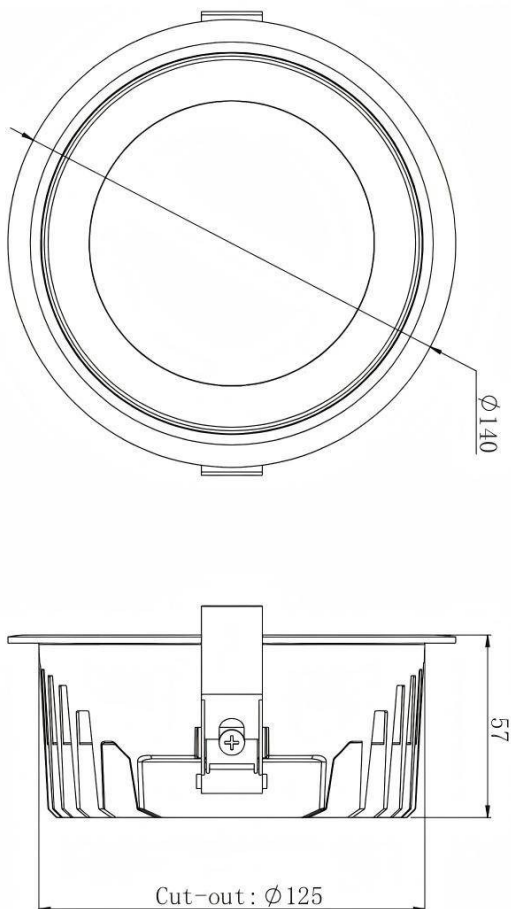

HEF Low glare

Lavov downlight from the family with a power of 7W and a beam angle of 55°. Finished in white and bright silver reflector colour. With a total lumen output of 840lm and a luminous efficacy of 120lm/W. Made in die cast aluminium housing and micro nano PC lenses. Driver On-Off no dim . CCT 3000K.

Item code	86.D101.2331.01
Product type	Indoor
Category	Downlights
Family	HEF Low glare
Pictograms	

Dimensions

Product dimensions (mm) **ø140*H57mm**

Scheme

Product	
Real power (W)	7
Real luminous flux (Lm)	840
Luminous efficiency (Lm/W)	120
Beam angle (°)	55°
Life time (h)	50000hrs L80B10
IP	IP40
Colour	white and bright silver reflector
U. G. R	19
Control gear included	yes
Control gear	On-Off no dim
Flicker Free	yes
Light source	led
Type of LED	SMD
Colour temperature (K)	3000
Colour consistency (SDCM)	SDCM5
CRI	80
IK	06