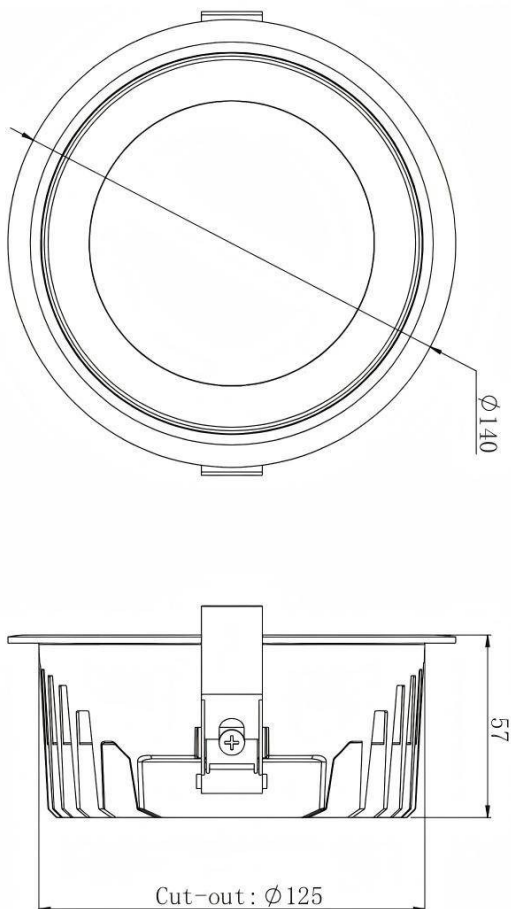

Scheme

Product	
Real power (W)	7
Real luminous flux (Lm)	840
Luminous efficiency (Lm/W)	120
Beam angle (&ordm;)	55°
Life time (h)	50000hrs L80B10
IP	IP40
Colour	white and bright silver reflector
U. G. R	<19
Control gear included	yes
Control gear	DALI dimmable
Flicker Free	yes
Light source	led
Type of LED	SMD
Colour temperature (K)	3000
Colour consistency (SDCM)	SDCM<5
CRI	80
IK	06