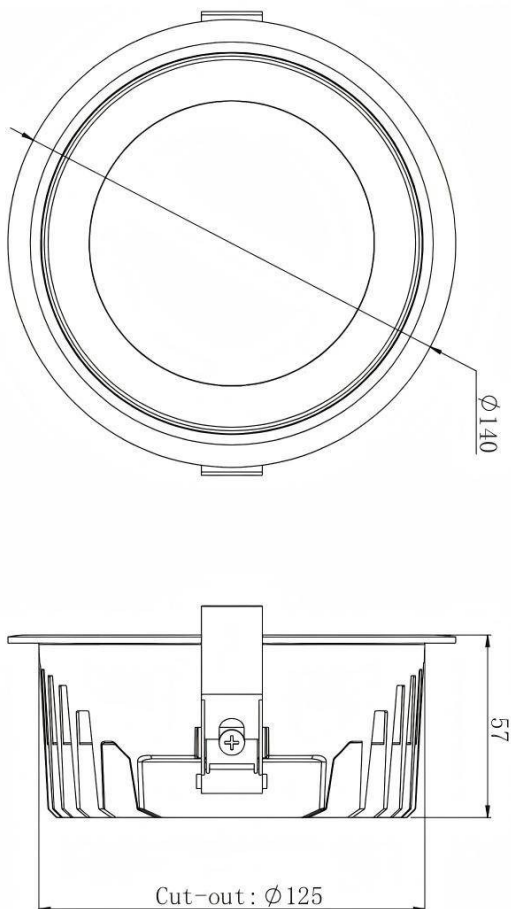

### HEF Low glare

Lavov downlight from the family with a power of 7W and a beam angle of 55°. Finished in white and bright silver reflector colour. With a total lumen output of 840lm and a luminous efficacy of 120lm/W. Made in die cast aluminium housing and micro nano PC lenses. Driver DALI dimmable. CCT 3000K.

### Dimensions

**Product dimensions (mm)**      **ø140\*H57mm**

### Scheme

|                                   |  |
|-----------------------------------|--|
| <b>Product</b>                    |  |
| <b>Real power (W)</b>             | <b>7</b>                                 |
| <b>Real luminous flux (Lm)</b>    | <b>840</b>                               |
| <b>Luminous efficiency (Lm/W)</b> | <b>120</b>                               |
| <b>Beam angle (&amp;ordm;)</b>    | <b>55°</b>                               |
| <b>Life time (h)</b>              | <b>50000hrs L80B10</b>                   |
| <b>IP</b>                         | <b>IP40</b>                              |
| <b>Colour</b>                     | <b>white and bright silver reflector</b> |
| <b>U. G. R</b>                    | <b>&lt;19</b>                            |
| <b>Control gear included</b>      | <b>yes</b>                               |
| <b>Control gear</b>               | <b>DALI dimmable</b>                     |
| <b>Flicker Free</b>               | <b>yes</b>                               |
| <b>Light source</b>               | <b>led</b>                               |
| <b>Type of LED</b>                | <b>SMD</b>                               |
| <b>Colour temperature (K)</b>     | <b>3000</b>                              |
| <b>Colour consistency (SDCM)</b>  | <b>SDCM&lt;5</b>                         |
| <b>CRI</b>                        | <b>80</b>                                |
| <b>IK</b>                         | <b>06</b>                                |

**Photometry**