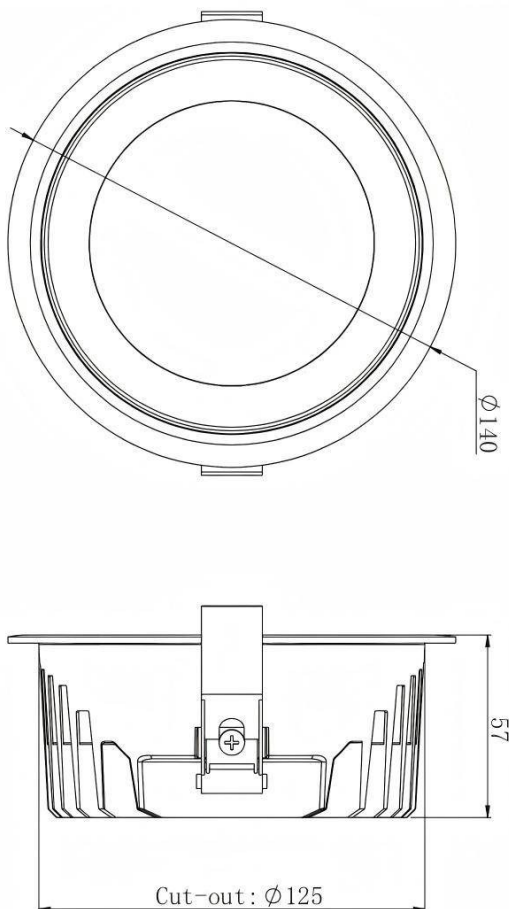

HEF Low glare

Lavov downlight from the family with a power of 7W and a beam angle of 55°. Finished in white and bright silver reflector colour. With a total lumen output of 840lm and a luminous efficacy of 120lm/W. Made in die cast aluminium housing and micro nano PC lenses. Driver On-Off no dim . CCT 4000K.

Dimensions

Product dimensions (mm) **ø140*H57mm**

Scheme

Item code	86.D101.2431.01
Product type	Indoor
Category	Downlights
Family	HEF Low glare
Pictograms	

Product	
Real power (W)	7
Real luminous flux (Lm)	840
Luminous efficiency (Lm/W)	120
Beam angle (°)	55°
Life time (h)	50000hrs L80B10
IP	IP40
Colour	white and bright silver reflector
U. G. R	19
Control gear included	yes
Control gear	On-Off no dim
Flicker Free	yes
Light source	led
Type of LED	SMD
Colour temperature (K)	4000
Colour consistency (SDCM)	SDCM5
CRI	80
IK	06