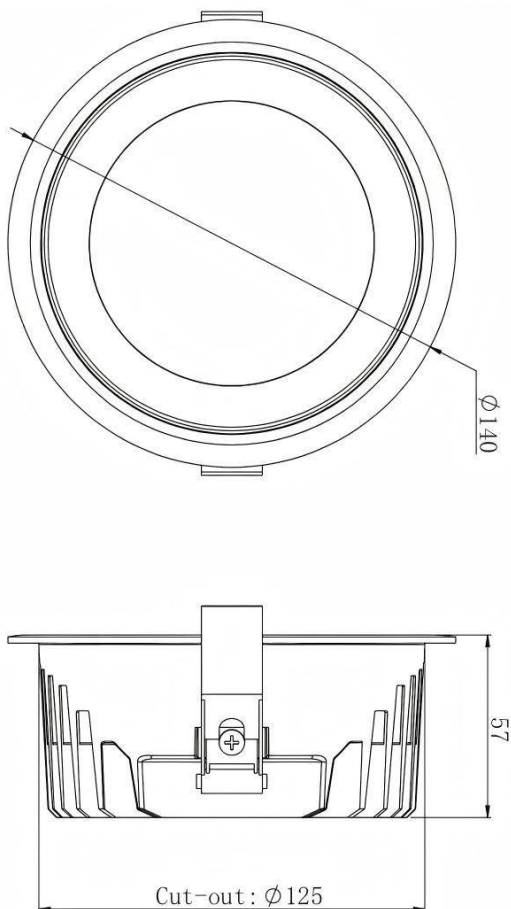

HEF Low glare

Lavov downlight from the family with a power of 7W and a beam angle of 55°. Finished in white and bright silver reflector colour. With a total lumen output of 840lm and a luminous efficacy of 120lm/W. Made in die cast aluminium housing and micro nano PC lenses. Driver On-Off no dim . CCT 4000K.

Dimensions

Product dimensions (mm) **ø140*H57mm**

Scheme

Item code	86.D101.2431.01
-----------	------------------------

Product type	Indoor
--------------	---------------

Category	Downlights
----------	-------------------