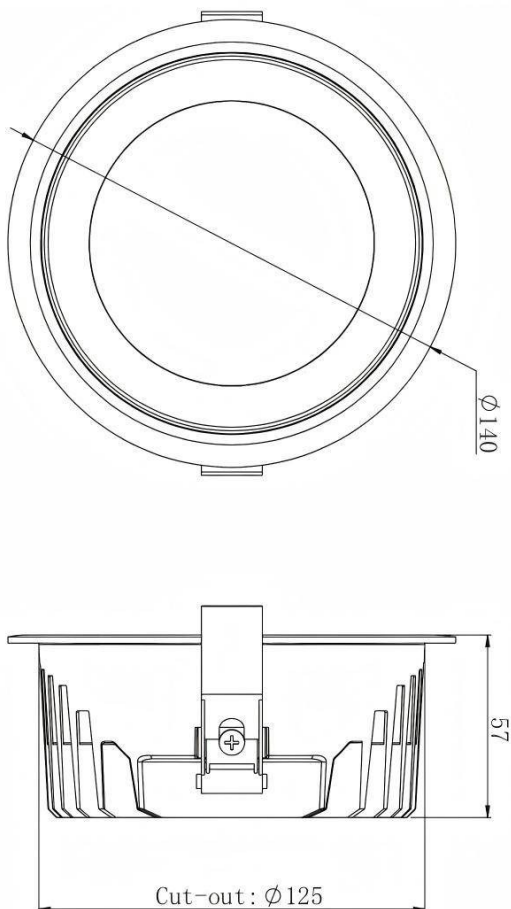

### HEF Low glare

Lavov downlight from the family with a power of 7W and a beam angle of 55°. Finished in white and bright silver reflector colour. With a total lumen output of 840lm and a luminous efficacy of 120lm/W. Made in die cast aluminium housing and micro nano PC lenses. Driver On-Off no dim . CCT 4000K.

### Dimensions

Product dimensions (mm) **ø140\*H57mm**

### Scheme

Item code	86.D101.2431.01
Product type	Indoor
Category	Downlights
Family	HEF Low glare
Pictograms	

Product	
Real power (W)	7
Real luminous flux (Lm)	840
Luminous efficiency (Lm/W)	120
Beam angle (&ordm;)	55°
Life time (h)	50000hrs L80B10
IP	IP40
Colour	white and bright silver reflector
U. G. R	<19
Control gear included	yes
Control gear	On-Off no dim
Flicker Free	yes
Light source	led
Type of LED	SMD
Colour temperature (K)	4000
Colour consistency (SDCM)	SDCM<5
CRI	80
IK	06

**Photometry**