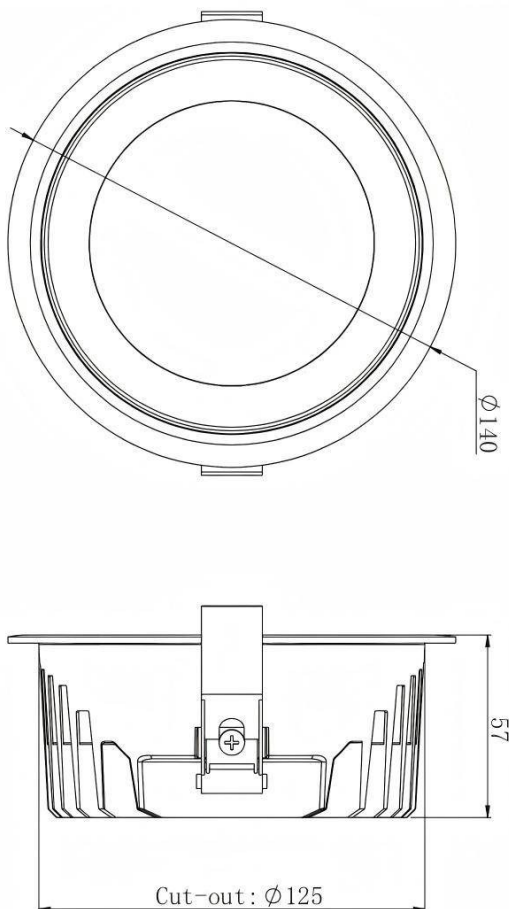

### HEF Low glare

Lavov downlight from the family with a power of 7W and a beam angle of 55°. Finished in white and bright silver reflector colour. With a total lumen output of 840lm and a luminous efficacy of 120lm/W. Made in die cast aluminium housing and micro nano PC lenses. Driver DALI dimmable. CCT 4000K.

### Dimensions

Product dimensions (mm) **ø140\*H57mm**

### Scheme

Item code	86.D101.2433.01
Product type	Indoor
Category	Downlights
Family	HEF Low glare
Pictograms	

Product	
Real power (W)	7
Real luminous flux (Lm)	840
Luminous efficiency (Lm/W)	120
Beam angle (°)	55°
Life time (h)	50000hrs L80B10
IP	IP40
Colour	white and bright silver reflector
U. G. R	19
Control gear included	yes
Control gear	DALI dimmable
Flicker Free	yes
Light source	led
Type of LED	SMD
Colour temperature (K)	4000
Colour consistency (SDCM)	SDCM5
CRI	80
IK	06

**Photometry**