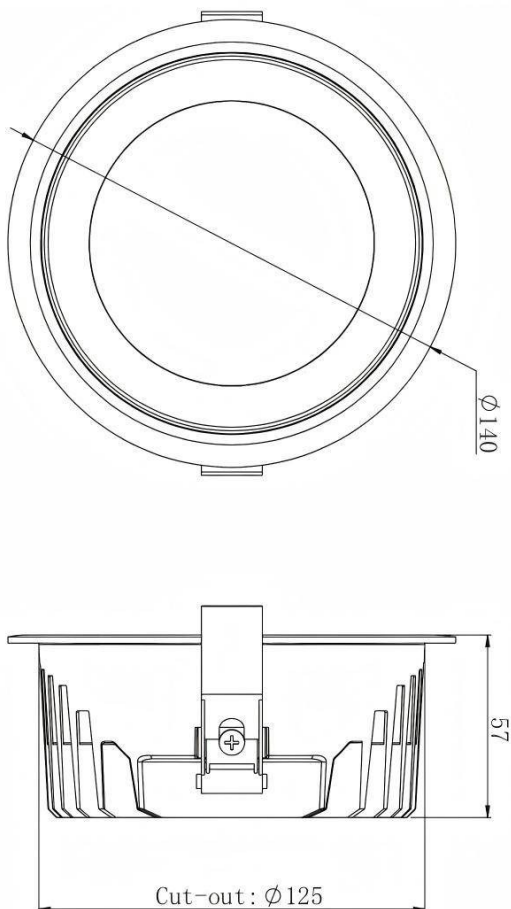

HEF Low glare

Lavov downlight from the family with a power of 7W and a beam angle of 55°. Finished in white and bright silver reflector colour. With a total lumen output of 840lm and a luminous efficacy of 120lm/W. Made in die cast aluminium housing and micro nano PC lenses. Driver DALI dimmable. CCT 4000K.

Dimensions

Product dimensions (mm) **ø140*H57mm**

Scheme

Item code	86.D101.2433.01
Product type	Indoor
Category	Downlights
Family	HEF Low glare
Pictograms	

Product	
Real power (W)	7
Real luminous flux (Lm)	840
Luminous efficiency (Lm/W)	120
Beam angle (º)	55°
Life time (h)	50000hrs L80B10
IP	IP40
Colour	white and bright silver reflector
U. G. R	<19
Control gear included	yes
Control gear	DALI dimmable
Flicker Free	yes
Light source	led
Type of LED	SMD
Colour temperature (K)	4000
Colour consistency (SDCM)	SDCM<5
CRI	80
IK	06