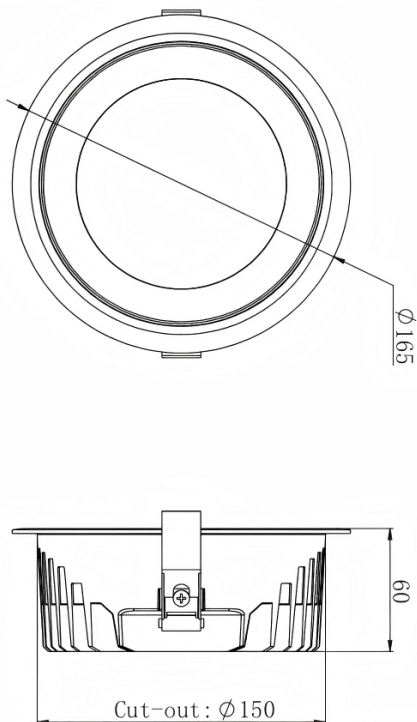

HEF Low glare

Lavov downlight from the family with a power of 15W and a beam angle of 55°. Finished in white and bright silver reflector colour. With a total lumen output of 1800lm and a luminous efficacy of 120lm/W. Made in die cast aluminium housing and micro nano PC lenses. Driver On-Off no dim . CCT 3000K.

Dimensions

Product dimensions (mm) **ø165*H60mm**

Scheme

Photometry

Item code	86.D101.3331.01
------------------	------------------------

Product type	Indoor
---------------------	---------------

Category	Downlights
-----------------	-------------------