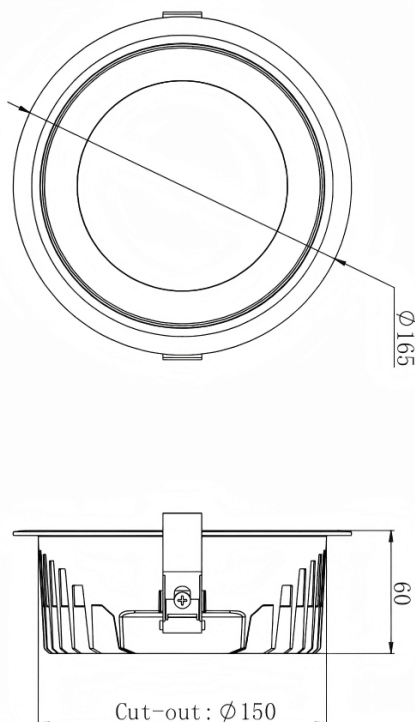

HEF Low glare

Lavov downlight from the family with a power of 15W and a beam angle of 55°. Finished in white and bright silver reflector colour. With a total lumen output of 1800lm and a luminous efficacy of 120lm/W. Made in die cast aluminium housing and micro nano PC lenses. Driver DALI dimmable. CCT 3000K.

Item code	86.D101.3333.01
Product type	Indoor
Category	Downlights
Family	HEF Low glare
Pictograms	

Dimensions

Product dimensions (mm) **ø165*H60mm**

Scheme

Product	
Real power (W)	15
Real luminous flux (Lm)	1800
Luminous efficiency (Lm/W)	120
Beam angle (°)	55°
Life time (h)	50000hrs L80B10
IP	IP40
Colour	white and bright silver reflector
U. G. R	19
Control gear included	yes
Control gear	DALI dimmable
Flicker Free	yes
Light source	led
Type of LED	SMD
Colour temperature (K)	3000
Colour consistency (SDCM)	SDCM5
CRI	80
IK	06