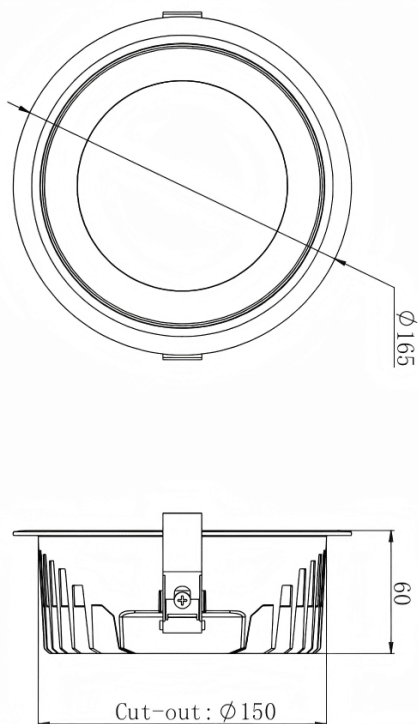

HEF Low glare

Lavov downlight from the family with a power of 15W and a beam angle of 55°. Finished in white and bright silver reflector colour. With a total lumen output of 1800lm and a luminous efficacy of 120lm/W. Made in die cast aluminium housing and micro nano PC lenses. Driver On-Off no dim . CCT 4000K.

Dimensions

Product dimensions (mm) **ø165*H60mm**

Scheme

Photometry

Item code	86.D101.3431.01
Product type	Indoor
Category	Downlights
Family	HEF Low glare
Pictograms	
Product	
Real power (W)	15
Real luminous flux (Lm)	1800
Luminous efficiency (Lm/W)	120
Beam angle (°)	55°
Life time (h)	50000hrs L80B10
IP	IP40
Colour	white and bright silver reflector
U. G. R	19
Control gear included	yes
Control gear	On-Off no dim
Flicker Free	yes
Light source	led
Type of LED	SMD
Colour temperature (K)	4000
Colour consistency (SDCM)	SDCM5
CRI	80
IK	06