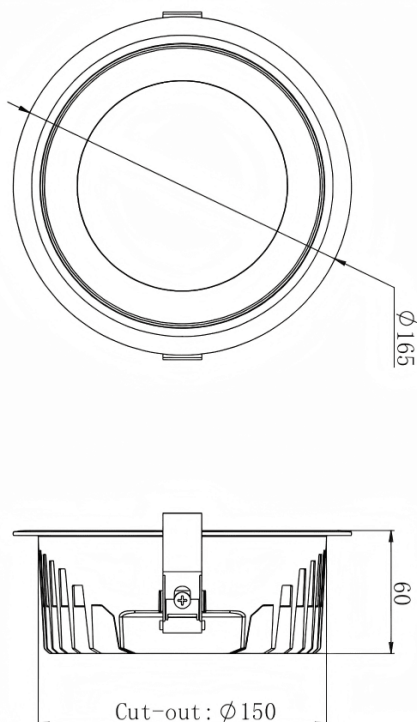

### HEF Low glare

Lavov downlight from the family with a power of 15W and a beam angle of 55°. Finished in white and bright silver reflector colour. With a total lumen output of 1800lm and a luminous efficacy of 120lm/W. Made in die cast aluminium housing and micro nano PC lenses. Driver DALI dimmable. CCT 4000K.

#### Dimensions

Product dimensions (mm) **ø165\*H60mm**

#### Scheme

Item code	86.D101.3433.01
Product type	Indoor
Category	Downlights
Family	HEF Low glare
Pictograms	

Product	
Real power (W)	15
Real luminous flux (Lm)	1800
Luminous efficiency (Lm/W)	120
Beam angle (°)	55°
Life time (h)	50000hrs L80B10
IP	IP40
Colour	white and bright silver reflector
U. G. R	19
Control gear included	yes
Control gear	DALI dimmable
Flicker Free	yes
Light source	led
Type of LED	SMD
Colour temperature (K)	4000
Colour consistency (SDCM)	SDCM5
CRI	80
IK	06