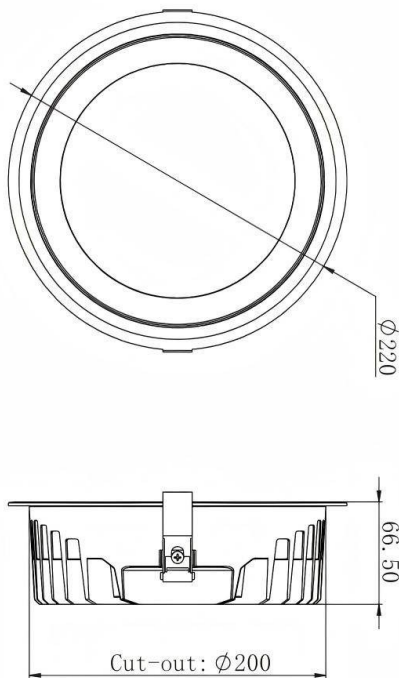

HEF Low glare

Lavov downlight from the family with a power of 24W and a beam angle of 55°. Finished in white and bright silver reflector colour. With a total lumen output of 3600lm and a luminous efficacy of 150lm/W. Made in die cast aluminium housing and micro nano PC lenses. Driver On-Off no dim . CCT 3000K.

Item code	86.D101.4331.01
Product type	Indoor
Category	Downlights
Family	HEF Low glare
Pictograms	

Product	
Real power (W)	24
Real luminous flux (Lm)	3600
Luminous efficiency (Lm/W)	150
Beam angle (&ordm;)	55°
Life time (h)	50000hrs L80B10
IP	IP40
Colour	white and bright silver reflector
U. G. R	<19
Control gear included	yes
Control gear	On-Off no dim
Flicker Free	yes
Light source	led
Type of LED	SMD
Colour temperature (K)	3000
Colour consistency (SDCM)	SDCM<5
CRI	80
IK	06

Dimensions

Product dimensions (mm) **ø220*H66.5mm**

Scheme

Photometry