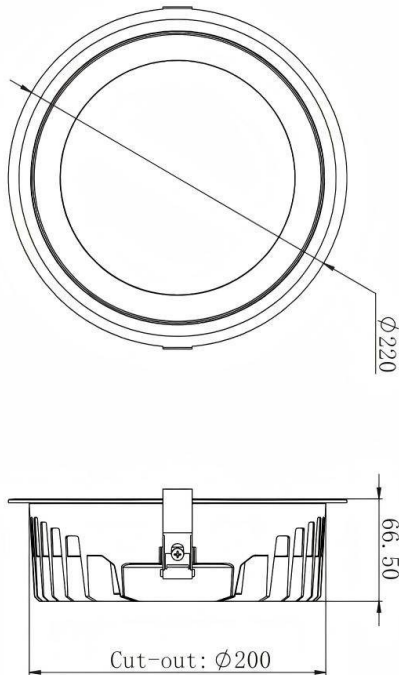

HEF Low glare

Lavov downlight from the family with a power of 24W and a beam angle of 55°. Finished in white and bright silver reflector colour. With a total lumen output of 3600lm and a luminous efficacy of 150lm/W. Made in die cast aluminium housing and micro nano PC lenses. Driver On-Off no dim . CCT 3000K.

Item code	86.D101.4331.01
Product type	Indoor
Category	Downlights
Family	HEF Low glare

Pictograms

Product	
Real power (W)	24
Real luminous flux (Lm)	3600
Luminous efficiency (Lm/W)	150
Beam angle (°)	55°
Life time (h)	50000hrs L80B10
IP	IP40
Colour	white and bright silver reflector
U. G. R	19
Control gear included	yes
Control gear	On-Off no dim
Flicker Free	yes
Light source	led
Type of LED	SMD
Colour temperature (K)	3000
Colour consistency (SDCM)	SDCM5
CRI	80
IK	06

Dimensions

Product dimensions (mm) **ø220*H66.5mm**

Scheme

Photometry