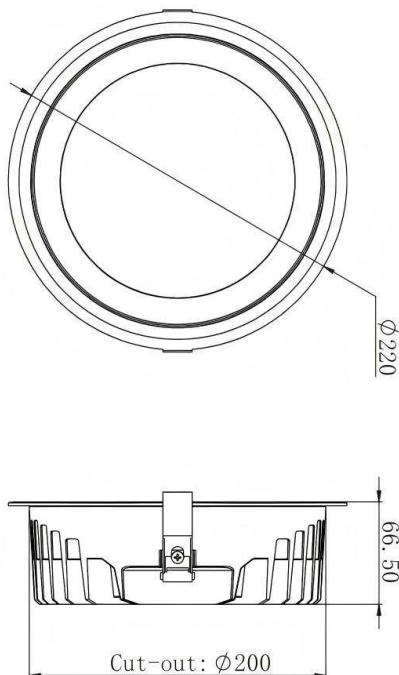

HEF Low glare

Lavov downlight from the family with a power of 24W and a beam angle of 55°. Finished in white and bright silver reflector colour. With a total lumen output of 3600lm and a luminous efficacy of 150lm/W. Made in die cast aluminium housing and micro nano PC lenses. Driver DALI dimmable. CCT 3000K.

Item code	86.D101.4333.01
Product type	Indoor
Category	Downlights
Family	HEF Low glare
Pictograms	

Product	
Real power (W)	24
Real luminous flux (Lm)	3600
Luminous efficiency (Lm/W)	150
Beam angle (°)	55°
Life time (h)	50000hrs L80B10
IP	IP40
Colour	white and bright silver reflector
U. G. R	19
Control gear included	yes
Control gear	DALI dimmable
Flicker Free	yes
Light source	led
Type of LED	SMD
Colour temperature (K)	3000
Colour consistency (SDCM)	SDCM5
CRI	80
IK	06

Dimensions

Product dimensions (mm) **ø220*H66.5mm**

Scheme

Photometry