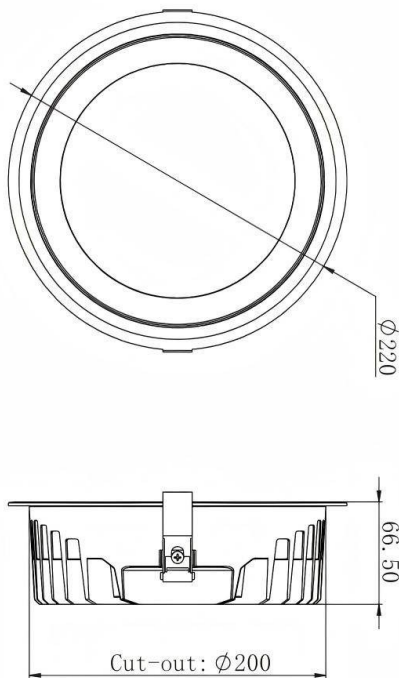

HEF Low glare

Lavov downlight from the family with a power of 24W and a beam angle of 55°. Finished in white and bright silver reflector colour. With a total lumen output of 3600lm and a luminous efficacy of 150lm/W. Made in die cast aluminium housing and micro nano PC lenses. Driver DALI dimmable. CCT 3000K.

Item code	86.D101.4333.01
Product type	Indoor
Category	Downlights
Family	HEF Low glare
Pictograms	

Product	
Real power (W)	24
Real luminous flux (Lm)	3600
Luminous efficiency (Lm/W)	150
Beam angle (&ordm;)	55°
Life time (h)	50000hrs L80B10
IP	IP40
Colour	white and bright silver reflector
U. G. R	<19
Control gear included	yes
Control gear	DALI dimmable
Flicker Free	yes
Light source	led
Type of LED	SMD
Colour temperature (K)	3000
Colour consistency (SDCM)	SDCM<5
CRI	80
IK	06

Dimensions

Product dimensions (mm) **ø220*H66.5mm**

Scheme

Photometry