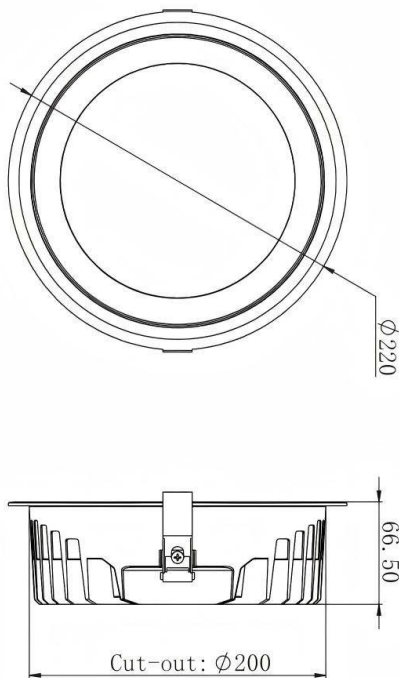

HEF Low glare

Lavov downlight from the family with a power of 35W and a beam angle of 55°. Finished in white and bright silver reflector colour. With a total lumen output of 5250lm and a luminous efficacy of 150lm/W. Made in die cast aluminium housing and micro nano PC lenses. Driver DALI dimmable. CCT 3000K.

Item code	86.D101.5333.01
Product type	Indoor
Category	Downlights
Family	HEF Low glare

Pictograms

Product	
Real power (W)	35
Real luminous flux (Lm)	5250
Luminous efficiency (Lm/W)	150
Beam angle (°)	55°
Life time (h)	50000hrs L80B10
IP	IP40
Colour	white and bright silver reflector
U. G. R	23
Control gear included	yes
Control gear	DALI dimmable
Flicker Free	yes
Light source	led
Type of LED	SMD
Colour temperature (K)	3000
Colour consistency (SDCM)	SDCM5
CRI	80
IK	06

Dimensions

Product dimensions (mm)   **ø220*H66.5mm**

Scheme

Photometry