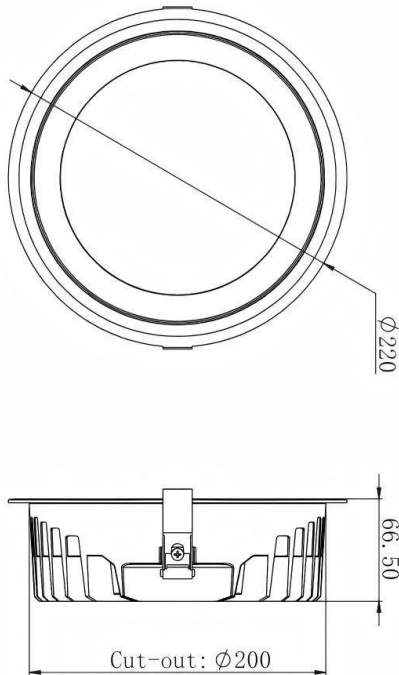

HEF Low glare

Lavov downlight from the family with a power of 35W and a beam angle of 55°. Finished in white and bright silver reflector colour. With a total lumen output of 5250lm and a luminous efficacy of 150lm/W. Made in die cast aluminium housing and micro nano PC lenses. Driver On-Off no dim . CCT 4000K.

Dimensions

Product dimensions (mm) **ø220*H66.5mm**

Scheme

Photometry

Item code	86.D101.5431.01
Product type	Indoor
Category	Downlights
Family	HEF Low glare
Pictograms	

Product

Real power (W)	35
Real luminous flux (Lm)	5250
Luminous efficiency (Lm/W)	150
Beam angle (°)	55°
Life time (h)	50000hrs L80B10
IP	IP40
Colour	white and bright silver reflector
U. G. R	23
Control gear included	yes
Control gear	On-Off no dim
Flicker Free	yes
Light source	led
Type of LED	SMD
Colour temperature (K)	4000
Colour consistency (SDCM)	SDCM5
CRI	80
IK	06