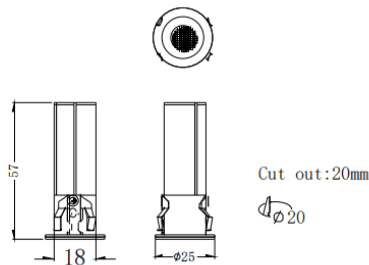

MINI F

Lavov downlight from the family MINI F with a power of 3W and a beam angle of 15°. Finished in White colour. Fixed version. With a total lumen output of 180lm and a luminous efficacy of 60lm/W. Made in Die Cast Aluminum. Driver ON/OFF. CCT 2700K.

Dimensions

Product dimensions (mm) **Ø25*H57mm**

Scheme

Item code	86.D102.1211.01
Product type	Indoor
Category	Downlights
Family	MINI
Subfamily	MINI F
Pictograms	

Product	
Real power (W)	3
Real luminous flux (Lm)	180
Luminous efficiency (Lm/W)	60
Beam angle (°)	15
Life time (h)	5,140000 h L80B10
IP	20
Electrical class insulation	Clas II
Colour	White
Control gear included	Yes
Control gear	ON/OFF
Flicker Free	Yes
Light source	LED
Type of LED	SMD
Colour temperature (K)	2700
Colour consistency (SDCM)	SDCM3
CRI	90