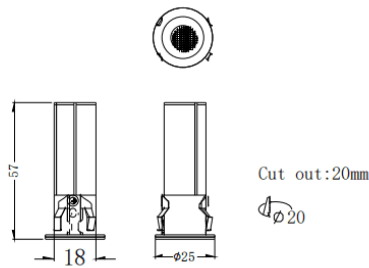

MINI F

Lavov downlight from the family MINI F with a power of 3W and a beam angle of 24°. Finished in White colour. Fixed version. With a total lumen output of 180lm and a luminous efficacy of 60lm/W. Made in Die Cast Aluminum. Driver ON/OFF. CCT 2700K.

Dimensions

Product dimensions (mm) **Ø25*H57mm**

Scheme

Item code	86.D102.1221.01
Product type	Indoor
Category	Downlights
Family	MINI
Subfamily	MINI F
Pictograms	

Product	
Real power (W)	3
Real luminous flux (Lm)	180
Luminous efficiency (Lm/W)	60
Beam angle (°)	24
Life time (h)	50000 h L80B10
IP	20
Electrical class insulation	Clas II
Colour	White
Control gear included	Yes
Control gear	ON/OFF
Flicker Free	Yes
Light source	LED
Type of LED	SMD
Colour temperature (K)	2700
Colour consistency (SDCM)	SDCM3
CRI	90