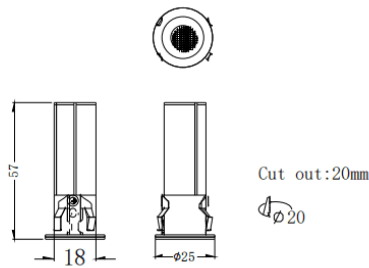

MINI F

Lavov downlight from the family MINI F with a power of 3W and a beam angle of 24°. Finished in White colour. Fixed version. With a total lumen output of 180lm and a luminous efficacy of 60lm/W. Made in Die Cast Aluminum. Driver ON/OFF. CCT 2700K.

Dimensions

Product dimensions (mm) **Ø25*H57mm**

Scheme

Item code	86.D102.1221.01
Product type	Indoor
Category	Downlights
Family	MINI
Subfamily	MINI F
Pictograms	

Product	
Real power (W)	3
Real luminous flux (Lm)	180
Luminous efficiency (Lm/W)	60
Beam angle (º)	24
Life time (h)	50000 h L80B10
IP	20
Electrical class insulation	Clas II
Colour	White
Control gear included	Yes
Control gear	ON/OFF
Flicker Free	Yes
Light source	LED
Type of LED	SMD
Colour temperature (K)	2700
Colour consistency (SDCM)	SDCM<3
CRI	90