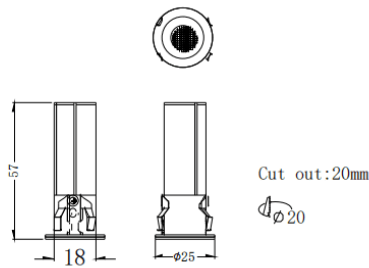

MINI F

Lavov downlight from the family MINI F with a power of 3W and a beam angle of 24°. Finished in Black colour. Fixed version. With a total lumen output of 180lm and a luminous efficacy of 60lm/W. Made in Die Cast Aluminum. Driver ON/OFF. CCT 2700K.

Item code	86.D102.1221.02
Product type	Indoor
Category	Downlights
Family	MINI
Subfamily	MINI F
Pictograms	

Dimensions

Product dimensions (mm) **Ø25*H57mm**

Scheme

Product	
Real power (W)	3
Real luminous flux (Lm)	180
Luminous efficiency (Lm/W)	60
Beam angle (°)	24
Life time (h)	50000 h L80B10
IP	20
Electrical class insulation	Clas II
Colour	Black
Control gear included	Yes
Control gear	ON/OFF
Flicker Free	Yes
Light source	LED
Type of LED	SMD
Colour temperature (K)	2700
Colour consistency (SDCM)	SDCM3
CRI	90