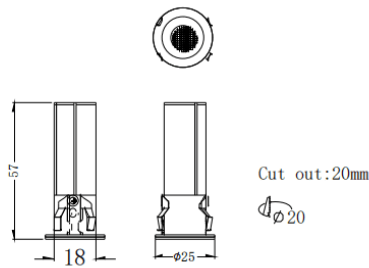

MINI F

Lavov downlight from the family MINI F with a power of 3W and a beam angle of 36°. Finished in Black colour. Fixed version. With a total lumen output of 180lm and a luminous efficacy of 60lm/W. Made in Die Cast Aluminum. Driver ON/OFF. CCT 2700K.

Item code	86.D102.1231.02
Product type	Indoor
Category	Downlights
Family	MINI
Subfamily	MINI F
Pictograms	

Dimensions

Product dimensions (mm) **Ø25*H57mm**

Scheme

Product	
Real power (W)	3
Real luminous flux (Lm)	180
Luminous efficiency (Lm/W)	60
Beam angle (º)	36
Life time (h)	50000 h L80B10
IP	20
Electrical class insulation	Clas II
Colour	Black
Control gear included	Yes
Control gear	ON/OFF
Flicker Free	Yes
Light source	LED
Type of LED	SMD
Colour temperature (K)	2700
Colour consistency (SDCM)	SDCM<3
CRI	90