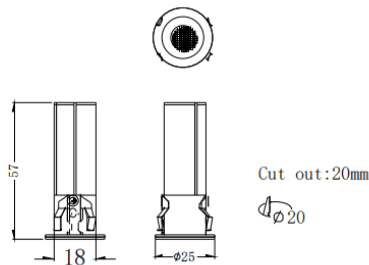

MINI F

Lavov downlight from the family MINI F with a power of 3W and a beam angle of 15°. Finished in Black colour. Fixed version. With a total lumen output of 180lm and a luminous efficacy of 60lm/W. Made in Die Cast Aluminum. Driver ON/OFF. CCT 3000K.

Dimensions

Product dimensions (mm) **Ø25*H57mm**

Scheme

Item code	86.D102.1311.02
Product type	Indoor
Category	Downlights
Family	MINI
Subfamily	MINI F
Pictograms	

Product	
Real power (W)	3
Real luminous flux (Lm)	180
Luminous efficiency (Lm/W)	60
Beam angle (º)	15
Life time (h)	50000 h L80B10
IP	20
Electrical class insulation	Clas II
Colour	Black
Control gear included	Yes
Control gear	ON/OFF
Flicker Free	Yes
Light source	LED
Type of LED	SMD
Colour temperature (K)	3000
Colour consistency (SDCM)	SDCM<3
CRI	90