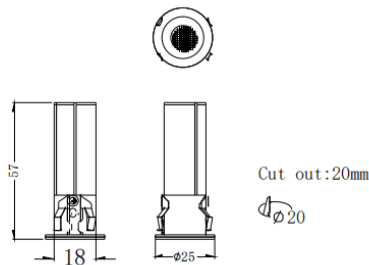

MINI F

Lavov downlight from the family MINI F with a power of 3W and a beam angle of 15°. Finished in Black colour. Fixed version. With a total lumen output of 180lm and a luminous efficacy of 60lm/W. Made in Die Cast Aluminum. Driver ON/OFF. CCT 3000K.

Item code	86.D102.1311.02
Product type	Indoor
Category	Downlights
Family	MINI
Subfamily	MINI F
Pictograms	    

IP
20

Dimensions

Product dimensions (mm) **Ø25*H57mm**

Scheme

Product	
Real power (W)	3
Real luminous flux (Lm)	180
Luminous efficiency (Lm/W)	60
Beam angle (°)	15
Life time (h)	50000 h L80B10
IP	20
Electrical class insulation	Clas II
Colour	Black
Control gear included	Yes
Control gear	ON/OFF
Flicker Free	Yes
Light source	LED
Type of LED	SMD
Colour temperature (K)	3000
Colour consistency (SDCM)	SDCM<3
CRI	90