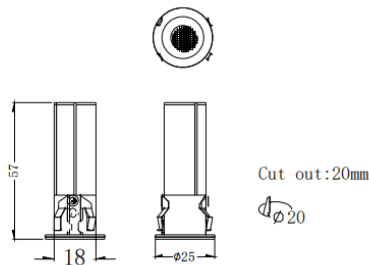

### MINI F

Lavov downlight from the family MINI F with a power of 3W and a beam angle of 24°. Finished in White colour. Fixed version. With a total lumen output of 180lm and a luminous efficacy of 60lm/W. Made in Die Cast Aluminum. Driver ON/OFF. CCT 3000K.

### Dimensions

Product dimensions (mm) **Ø25\*H57mm**

### Scheme

Product	
Real power (W)	3
Real luminous flux (Lm)	180
Luminous efficiency (Lm/W)	60
Beam angle (&ordm;)	24
Life time (h)	50000 h L80B10
IP	20
Electrical class insulation	Clas II
Colour	White
Control gear included	Yes
Control gear	ON/OFF
Flicker Free	Yes
Light source	LED
Type of LED	SMD
Colour temperature (K)	3000
Colour consistency (SDCM)	SDCM<3
CRI	90