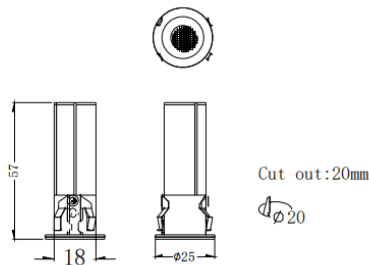

MINI F

Lavov downlight from the family MINI F with a power of 3W and a beam angle of 24°. Finished in Black colour. Fixed version. With a total lumen output of 180lm and a luminous efficacy of 60lm/W. Made in Die Cast Aluminum. Driver ON/OFF. CCT 3000K.

Item code	86.D102.1321.02
Product type	Indoor
Category	Downlights
Family	MINI
Subfamily	MINI F
Pictograms	

Dimensions

Product dimensions (mm) **Ø25*H57mm**

Scheme

Product	
Real power (W)	3
Real luminous flux (Lm)	180
Luminous efficiency (Lm/W)	60
Beam angle (°)	24
Life time (h)	50000 h L80B10
IP	20
Electrical class insulation	Clas II
Colour	Black
Control gear included	Yes
Control gear	ON/OFF
Flicker Free	Yes
Light source	LED
Type of LED	SMD
Colour temperature (K)	3000
Colour consistency (SDCM)	SDCM3
CRI	90