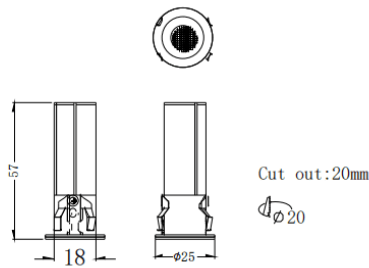

### MINI F

Lavov downlight from the family MINI F with a power of 3W and a beam angle of 36°. Finished in Black colour. Fixed version. With a total lumen output of 180lm and a luminous efficacy of 60lm/W. Made in Die Cast Aluminum. Driver ON/OFF. CCT 3000K.

### Dimensions

Product dimensions (mm) **Ø25\*H57mm**

### Scheme

Product	
Real power (W)	3
Real luminous flux (Lm)	180
Luminous efficiency (Lm/W)	60
Beam angle (&ordm;)	36
Life time (h)	50000 h L80B10
IP	20
Electrical class insulation	Clas II
Colour	Black
Control gear included	Yes
Control gear	ON/OFF
Flicker Free	Yes
Light source	LED
Type of LED	SMD
Colour temperature (K)	3000
Colour consistency (SDCM)	SDCM<3
CRI	90