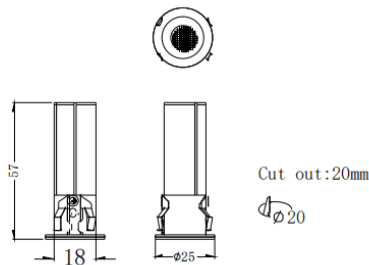

MINI F

Lavov downlight from the family MINI F with a power of 3W and a beam angle of 36°. Finished in Black colour. Fixed version. With a total lumen output of 180lm and a luminous efficacy of 60lm/W. Made in Die Cast Aluminum. Driver ON/OFF. CCT 3000K.

Item code	86.D102.1331.02
Product type	Indoor
Category	Downlights
Family	MINI
Subfamily	MINI F
Pictograms	    

IP	20
----	----

Dimensions

Product dimensions (mm)	Ø25*H57mm
-------------------------	-----------

Scheme

Product	
Real power (W)	3
Real luminous flux (Lm)	180
Luminous efficiency (Lm/W)	60
Beam angle (°)	36
Life time (h)	50000 h L80B10
IP	20
Electrical class insulation	Clas II
Colour	Black
Control gear included	Yes
Control gear	ON/OFF
Flicker Free	Yes
Light source	LED
Type of LED	SMD
Colour temperature (K)	3000
Colour consistency (SDCM)	SDCM<3
CRI	90