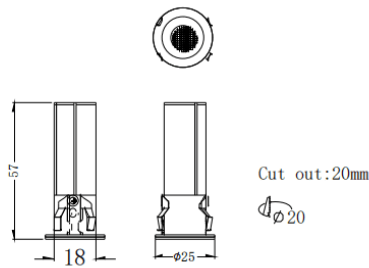

MINI F

Lavov downlight from the family MINI F with a power of 3W and a beam angle of 36°. Finished in Black colour. Fixed version. With a total lumen output of 180lm and a luminous efficacy of 60lm/W. Made in Die Cast Aluminum. Driver ON/OFF. CCT 3000K.

Item code	86.D102.1331.02
Product type	Indoor
Category	Downlights
Family	MINI
Subfamily	MINI F
Pictograms	

Dimensions

Product dimensions (mm) **Ø25*H57mm**

Scheme

Product	
Real power (W)	3
Real luminous flux (Lm)	180
Luminous efficiency (Lm/W)	60
Beam angle (°)	36
Life time (h)	50000 h L80B10
IP	20
Electrical class insulation	Clas II
Colour	Black
Control gear included	Yes
Control gear	ON/OFF
Flicker Free	Yes
Light source	LED
Type of LED	SMD
Colour temperature (K)	3000
Colour consistency (SDCM)	SDCM3
CRI	90