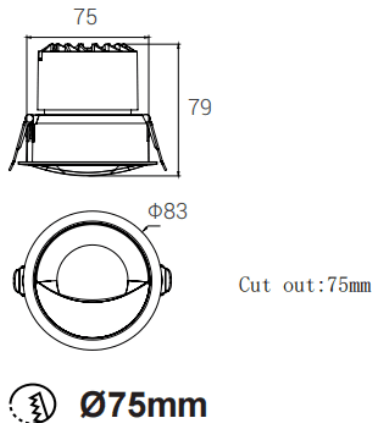

BEAUTY

Lavov downlight from the family BEAUTY with a power of 12W and a beam angle of Wall washer. Finished in White colour. With a total lumen output of 1125lm and a luminous efficacy of 93.75lm/W. Made in die cast aluminium. Driver ON-OFF. CCT 4000K.

Dimensions

Product dimensions (mm) **ø83x79mm**

Scheme

Item code	86.D102.1451.01
Product type	Indoor
Category	Downlights
Family	BEAUTY
Subfamily	BEAUTY
Pictograms	

Product	
Real power (W)	12
Real luminous flux (Lm)	1125
Luminous efficiency (Lm/W)	93.75
Beam angle (°)	Wall washer
IP	IP44
Colour	White
Control gear included	yes
Control gear	ON-OFF
Light source	LED
Type of LED	COB
Colour temperature (K)	4000
Colour consistency (SDCM)	SDCM5
CRI	90