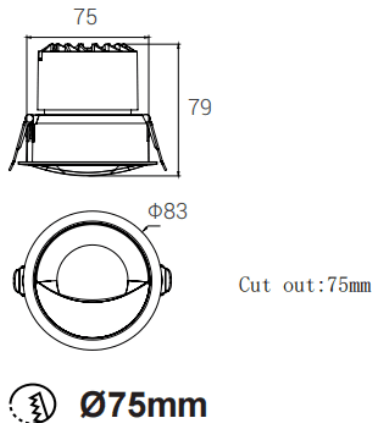

BEAUTY

Lavov downlight from the family BEAUTY with a power of 12W and a beam angle of Wall washer. Finished in White colour. With a total lumen output of 1125lm and a luminous efficacy of 93.75lm/W. Made in die cast aluminium. Driver ON-OFF. CCT 4000K.

Dimensions

Product dimensions (mm) **ø83x79mm**

Scheme

Item code	86.D102.1451.01
Product type	Indoor
Category	Downlights
Family	BEAUTY
Subfamily	BEAUTY
Pictograms	

Product	
Real power (W)	12
Real luminous flux (Lm)	1125
Luminous efficiency (Lm/W)	93.75
Beam angle (º)	Wall washer
IP	IP44
Colour	White
Control gear included	yes
Control gear	ON-OFF
Light source	LED
Type of LED	COB
Colour temperature (K)	4000
Colour consistency (SDCM)	SDCM<5
CRI	90