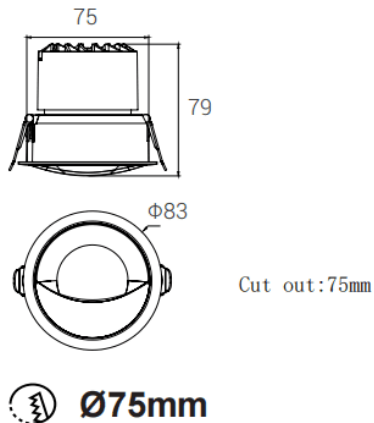

BEAUTY

Lavov downlight from the family BEAUTY with a power of 12W and a beam angle of Wall washer. Finished in Black colour. With a total lumen output of 1125lm and a luminous efficacy of 93.75lm/W. Made in die cast aluminium. Driver ON-OFF. CCT 4000K.

Dimensions

Product dimensions (mm) **ø83x79mm**

Scheme

Item code	86.D102.1451.02
Product type	Indoor
Category	Downlights
Family	BEAUTY
Subfamily	BEAUTY
Pictograms	

Product	
Real power (W)	12
Real luminous flux (Lm)	1125
Luminous efficiency (Lm/W)	93.75
Beam angle (°)	Wall washer
IP	IP44
Colour	Black
Control gear included	yes
Control gear	ON-OFF
Light source	LED
Type of LED	COB
Colour temperature (K)	4000
Colour consistency (SDCM)	SDCM5
CRI	90