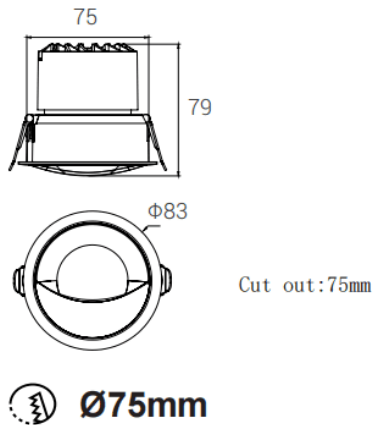

BEAUTY

Lavov downlight from the family BEAUTY with a power of 12W and a beam angle of Wall washer. Finished in Black colour. With a total lumen output of 1125lm and a luminous efficacy of 93.75lm/W. Made in die cast aluminium. Driver ON-OFF. CCT 4000K.

Dimensions

Product dimensions (mm) **ø83x79mm**

Scheme

Item code	86.D102.1451.02
Product type	Indoor
Category	Downlights
Family	BEAUTY
Subfamily	BEAUTY
Pictograms	      

Product	
Real power (W)	12
Real luminous flux (Lm)	1125
Luminous efficiency (Lm/W)	93.75
Beam angle (º)	Wall washer
IP	IP44
Colour	Black
Control gear included	yes
Control gear	ON-OFF
Light source	LED
Type of LED	COB
Colour temperature (K)	4000
Colour consistency (SDCM)	SDCM<5
CRI	90