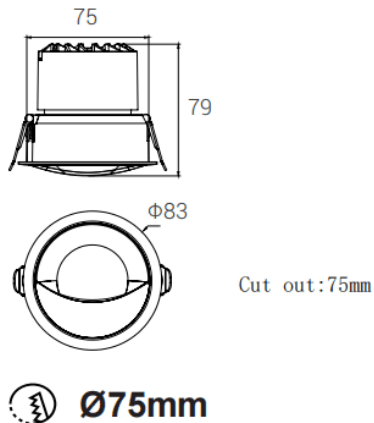

### BEAUTY

Lavov downlight from the family BEAUTY with a power of 12W and a beam angle of Wall washer. Finished in White colour. With a total lumen output of 1125lm and a luminous efficacy of 93.75lm/W. Made in die cast aluminium. Driver DALI. CCT 4000K.

Item code	86.D102.1453.01
Product type	Indoor
Category	Downlights
Family	BEAUTY
Subfamily	BEAUTY
Pictograms	

### Dimensions

Product dimensions (mm) **ø83x79mm**

### Scheme

Product	
Real power (W)	12
Real luminous flux (Lm)	1125
Luminous efficiency (Lm/W)	93.75
Beam angle (°)	Wall washer
IP	IP44
Colour	White
Control gear included	yes
Control gear	DALI
Light source	LED
Type of LED	COB
Colour temperature (K)	4000
Colour consistency (SDCM)	SDCM5
CRI	90