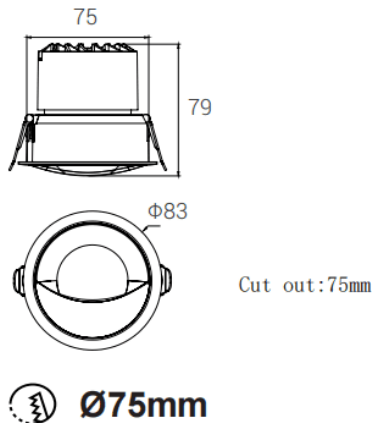

BEAUTY

Lavov downlight from the family BEAUTY with a power of 12W and a beam angle of Wall washer. Finished in Black colour. With a total lumen output of 1125lm and a luminous efficacy of 93.75lm/W. Made in die cast aluminium. Driver DALI. CCT 4000K.

Item code	86.D102.1453.02
Product type	Indoor
Category	Downlights
Family	BEAUTY
Subfamily	BEAUTY

Pictograms

Dimensions

Product dimensions (mm) **ø83x79mm**

Scheme

Product	
Real power (W)	12
Real luminous flux (Lm)	1125
Luminous efficiency (Lm/W)	93.75
Beam angle (°)	Wall washer
IP	IP44
Colour	Black
Control gear included	yes
Control gear	DALI
Light source	LED
Type of LED	COB
Colour temperature (K)	4000
Colour consistency (SDCM)	SDCM5
CRI	90