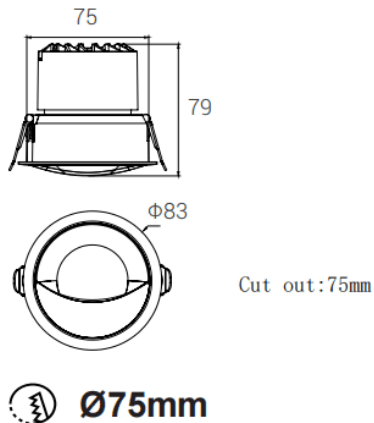

BEAUTY

Lavov downlight from the family BEAUTY with a power of 12W and a beam angle of Wall washer. Finished in Black colour. With a total lumen output of 1125lm and a luminous efficacy of 93.75lm/W. Made in die cast aluminium. Driver DALI. CCT 4000K.

Item code	86.D102.1453.02
Product type	Indoor
Category	Downlights
Family	BEAUTY
Subfamily	BEAUTY
Pictograms	

Dimensions

Product dimensions (mm) **ø83x79mm**

Scheme

Product	
Real power (W)	12
Real luminous flux (Lm)	1125
Luminous efficiency (Lm/W)	93.75
Beam angle (º)	Wall washer
IP	IP44
Colour	Black
Control gear included	yes
Control gear	DALI
Light source	LED
Type of LED	COB
Colour temperature (K)	4000
Colour consistency (SDCM)	SDCM<5
CRI	90