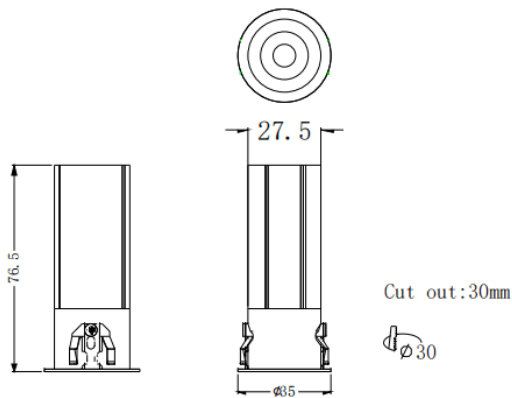

### MINI F

Lavov downlight from the family MINI F with a power of 5W and a beam angle of 15°. Finished in White colour. Fixed version. With a total lumen output of 375lm and a luminous efficacy of 75lm/W. Made in Die Cast Aluminum. Driver ON/OFF. CCT 2700K.

### Dimensions

Product dimensions (mm) **Ø35\*H76.5mm**

### Photometry

Product	
Real power (W)	5
Real luminous flux (Lm)	375
Luminous efficiency (Lm/W)	75
Beam angle (°)	15
Life time (h)	50000 h L80B10
IP	20
Electrical class insulation	Clas II
Colour	White
Control gear included	Yes
Control gear	ON/OFF
Flicker Free	Yes
Light source	LED
Type of LED	COB
Colour temperature (K)	2700
Colour consistency (SDCM)	SDCM3
CRI	90