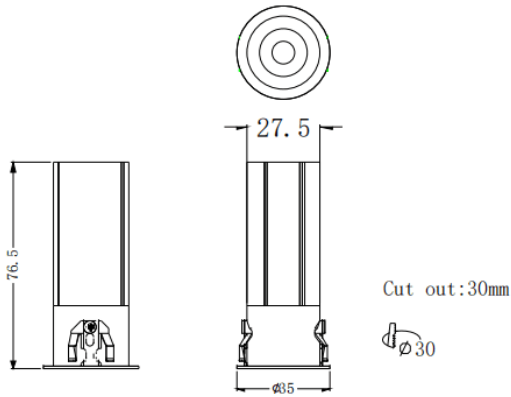

MINI F

Lavov downlight from the family MINI F with a power of 5W and a beam angle of 15°. Finished in Black colour. Fixed version. With a total lumen output of 375lm and a luminous efficacy of 75lm/W. Made in Die Cast Aluminum. Driver DALI. CCT 2700K.

Dimensions

Product dimensions (mm) **Ø35*H76.5mm**

Scheme

Photometry

Item code	86.D102.2213.02
Product type	Indoor
Category	Downlights
Family	MINI
Subfamily	MINI F
Pictograms	

Product	
Real power (W)	5
Real luminous flux (Lm)	375
Luminous efficiency (Lm/W)	75
Beam angle (°)	15
Life time (h)	50000 h L80B10
IP	20
Electrical class insulation	Clas II
Colour	Black
Control gear included	Yes
Control gear	DALI
Flicker Free	Yes
Light source	LED
Type of LED	COB
Colour temperature (K)	2700
Colour consistency (SDCM)	SDCM3
CRI	90