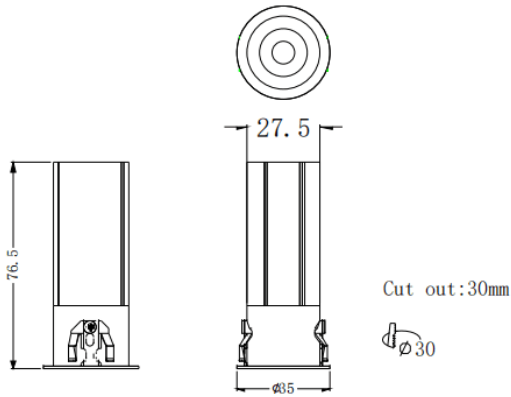

MINI F

Lavov downlight from the family MINI F with a power of 5W and a beam angle of 15°. Finished in Black colour. Fixed version. With a total lumen output of 375lm and a luminous efficacy of 75lm/W. Made in Die Cast Aluminum. Driver DALI. CCT 2700K.

Dimensions

Product dimensions (mm) **Ø35*H76.5mm**

Scheme

Photometry

Item code	86.D102.2213.02
Product type	Indoor
Category	Downlights
Family	MINI
Subfamily	MINI F
Pictograms	

Product	
Real power (W)	5
Real luminous flux (Lm)	375
Luminous efficiency (Lm/W)	75
Beam angle (º)	15
Life time (h)	50000 h L80B10
IP	20
Electrical class insulation	Clas II
Colour	Black
Control gear included	Yes
Control gear	DALI
Flicker Free	Yes
Light source	LED
Type of LED	COB
Colour temperature (K)	2700
Colour consistency (SDCM)	SDCM<3
CRI	90