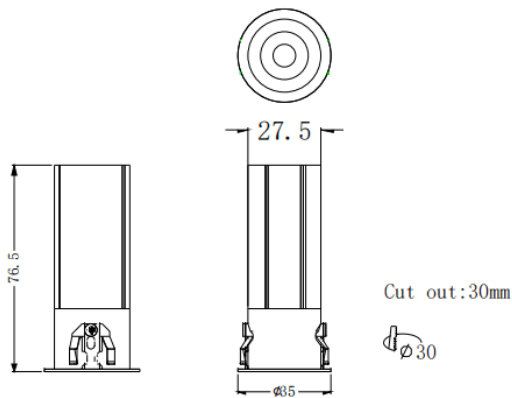

MINI F

Lavov downlight from the family MINI F with a power of 5W and a beam angle of 24°. Finished in Black colour. Fixed version. With a total lumen output of 375lm and a luminous efficacy of 75lm/W. Made in Die Cast Aluminum. Driver ON/OFF. CCT 2700K.

Item code	86.D102.2221.02
Product type	Indoor
Category	Downlights
Family	MINI
Subfamily	MINI F
Pictograms	

Dimensions

Product dimensions (mm) **Ø35*H76.5mm**

Scheme

Product	
Real power (W)	5
Real luminous flux (Lm)	375
Luminous efficiency (Lm/W)	75
Beam angle (°)	24
Life time (h)	50000 h L80B10
IP	20
Electrical class insulation	Clas II
Colour	Black
Control gear included	Yes
Control gear	ON/OFF
Flicker Free	Yes
Light source	LED
Type of LED	COB
Colour temperature (K)	2700
Colour consistency (SDCM)	SDCM3
CRI	90