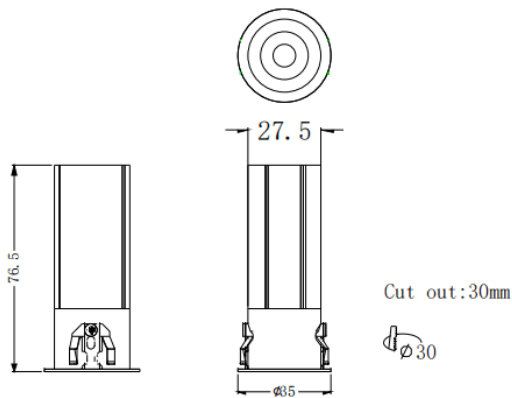

### MINI F

Lavov downlight from the family MINI F with a power of 5W and a beam angle of 36°. Finished in Black colour. Fixed version. With a total lumen output of 375lm and a luminous efficacy of 75lm/W. Made in Die Cast Aluminum. Driver ON/OFF. CCT 2700K.

Item code	86.D102.2231.02
Product type	Indoor
Category	Downlights
Family	MINI
Subfamily	MINI F
Pictograms	     

### Dimensions

Product dimensions (mm) **Ø35\*H76.5mm**

### Scheme

Product	
Real power (W)	5
Real luminous flux (Lm)	375
Luminous efficiency (Lm/W)	75
Beam angle (&ordm;)	36
Life time (h)	50000 h L80B10
IP	20
Electrical class insulation	Clas II
Colour	Black
Control gear included	Yes
Control gear	ON/OFF
Flicker Free	Yes
Light source	LED
Type of LED	COB
Colour temperature (K)	2700
Colour consistency (SDCM)	SDCM<3
CRI	90