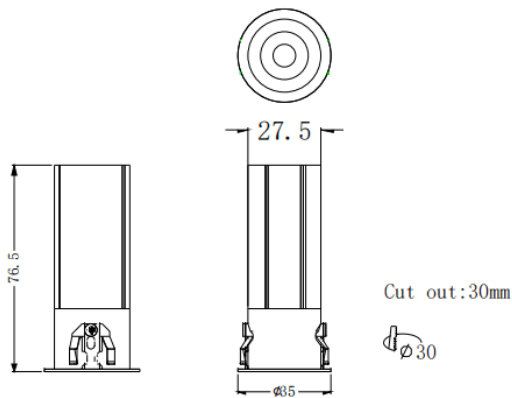

### MINI F

Lavov downlight from the family MINI F with a power of 5W and a beam angle of 36°. Finished in Black colour. Fixed version. With a total lumen output of 375lm and a luminous efficacy of 75lm/W. Made in Die Cast Aluminum. Driver ON/OFF. CCT 2700K.

Item code	86.D102.2231.02
Product type	Indoor
Category	Downlights
Family	MINI
Subfamily	MINI F
Pictograms	 

### Dimensions

Product dimensions (mm) **Ø35\*H76.5mm**

### Scheme

Product	
Real power (W)	5
Real luminous flux (Lm)	375
Luminous efficiency (Lm/W)	75
Beam angle (°)	36
Life time (h)	50000 h L80B10
IP	20
Electrical class insulation	Clas II
Colour	Black
Control gear included	Yes
Control gear	ON/OFF
Flicker Free	Yes
Light source	LED
Type of LED	COB
Colour temperature (K)	2700
Colour consistency (SDCM)	SDCM3
CRI	90