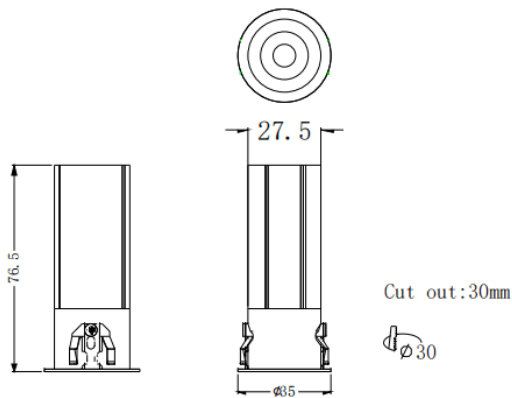

MINI F

Lavov downlight from the family MINI F with a power of 5W and a beam angle of 36°. Finished in White colour. Fixed version. With a total lumen output of 375lm and a luminous efficacy of 75lm/W. Made in Die Cast Aluminum. Driver DALI. CCT 2700K.

Item code	86.D102.2233.01
Product type	Indoor
Category	Downlights
Family	MINI
Subfamily	MINI F
Pictograms	     

Dimensions

Product dimensions (mm) **Ø35*H76.5mm**

Scheme

Product	
Real power (W)	5
Real luminous flux (Lm)	375
Luminous efficiency (Lm/W)	75
Beam angle (°)	36
Life time (h)	50000 h L80B10
IP	20
Electrical class insulation	Clas II
Colour	White
Control gear included	Yes
Control gear	DALI
Flicker Free	Yes
Light source	LED
Type of LED	COB
Colour temperature (K)	2700
Colour consistency (SDCM)	SDCM3
CRI	90