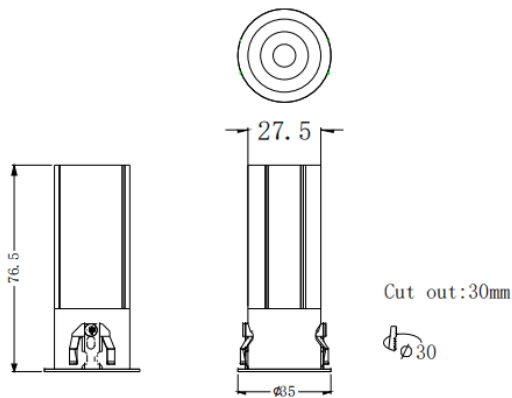

### MINI F

Lavov downlight from the family MINI F with a power of 5W and a beam angle of 36°. Finished in Black colour. Fixed version. With a total lumen output of 375lm and a luminous efficacy of 75lm/W. Made in Die Cast Aluminum. Driver DALI. CCT 2700K.

#### Dimensions

Product dimensions (mm) **Ø35\*H76.5mm**

#### Scheme

Item code	86.D102.2233.02
Product type	Indoor
Category	Downlights
Family	MINI
Subfamily	MINI F
Pictograms	

Product	
Real power (W)	5
Real luminous flux (Lm)	375
Luminous efficiency (Lm/W)	75
Beam angle (°)	36
Life time (h)	50000 h L80B10
IP	20
Electrical class insulation	Clas II
Colour	Black
Control gear included	Yes
Control gear	DALI
Flicker Free	Yes
Light source	LED
Type of LED	COB
Colour temperature (K)	2700
Colour consistency (SDCM)	SDCM3
CRI	90