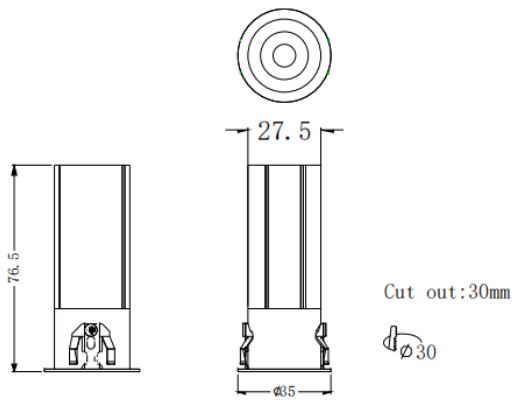

MINI F

Lavov downlight from the family MINI F with a power of 5W and a beam angle of 15°. Finished in Black colour. Fixed version. With a total lumen output of 375lm and a luminous efficacy of 75lm/W. Made in Die Cast Aluminum. Driver ON/OFF. CCT 3000K.

Dimensions

Product dimensions (mm) **Ø35*H76.5mm**

Scheme

Photometry

Item code	86.D102.2311.02
Product type	Indoor
Category	Downlights
Family	MINI
Subfamily	MINI F
Pictograms	

Product

Real power (W)	5
Real luminous flux (Lm)	375
Luminous efficiency (Lm/W)	75
Beam angle (°)	15
Life time (h)	50000 h L80B10
IP	20
Electrical class insulation	Clas II
Colour	Black
Control gear included	Yes
Control gear	ON/OFF
Flicker Free	Yes
Light source	LED
Type of LED	COB
Colour temperature (K)	3000
Colour consistency (SDCM)	SDCM3
CRI	90