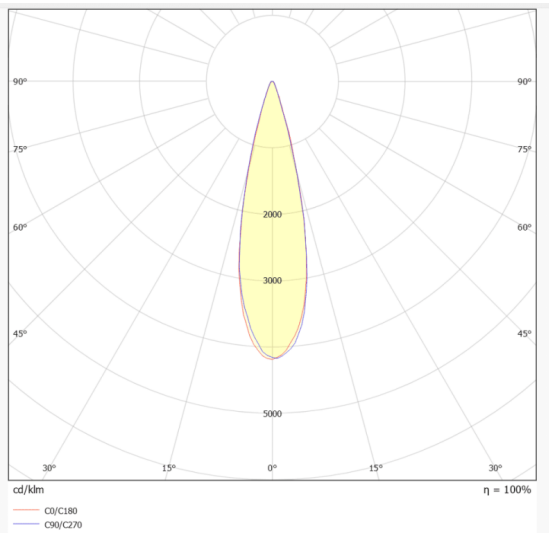

Dimensions

Product dimensions (mm) **Ø35*H76.5mm**

Scheme

Photometry

MINI F

Lavov downlight from the family MINI F with a power of 5W and a beam angle of 15°. Finished in Black colour. Fixed version. With a total lumen output of 375lm and a luminous efficacy of 75lm/W. Made in Die Cast Aluminum. Driver ON/OFF. CCT 3000K.

Item code	86.D102.2311.02
Product type	Indoor
Category	Downlights
Family	MINI
Subfamily	MINI F
Pictograms	     

Product	
Real power (W)	5
Real luminous flux (Lm)	375
Luminous efficiency (Lm/W)	75
Beam angle (°)	15
Life time (h)	50000 h L80B10
IP	20
Electrical class insulation	Clas II
Colour	Black
Control gear included	Yes
Control gear	ON/OFF
Flicker Free	Yes
Light source	LED
Type of LED	COB
Colour temperature (K)	3000
Colour consistency (SDCM)	SDCM<3
CRI	90