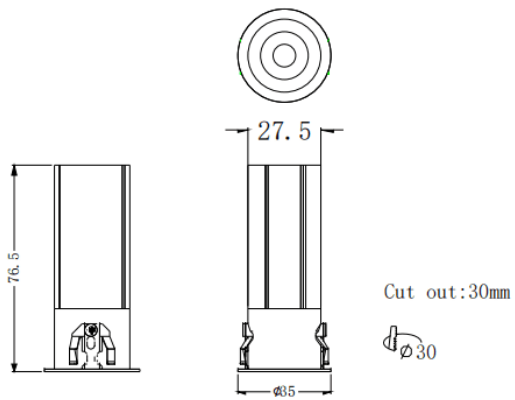

Dimensions

Product dimensions (mm) **Ø35*H76.5mm**

Scheme

Photometry

MINI F

Lavov downlight from the family MINI F with a power of 5W and a beam angle of 15°. Finished in Black colour. Fixed version. With a total lumen output of 375lm and a luminous efficacy of 75lm/W. Made in Die Cast Aluminum. Driver ON/OFF. CCT 3000K.

Item code	86.D102.2311.02
Product type	Indoor
Category	Downlights
Family	MINI
Subfamily	MINI F
Pictograms	     

Product	
Real power (W)	5
Real luminous flux (Lm)	375
Luminous efficiency (Lm/W)	75
Beam angle (°)	15
Life time (h)	50000 h L80B10
IP	20
Electrical class insulation	Clas II
Colour	Black
Control gear included	Yes
Control gear	ON/OFF
Flicker Free	Yes
Light source	LED
Type of LED	COB
Colour temperature (K)	3000
Colour consistency (SDCM)	SDCM<3
CRI	90