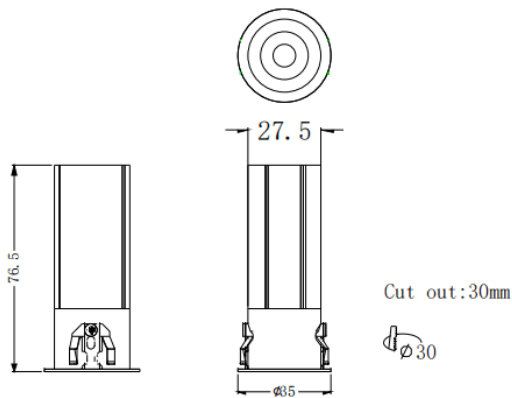

### MINI F

Lavov downlight from the family MINI F with a power of 5W and a beam angle of 24°. Finished in White colour. Fixed version. With a total lumen output of 375lm and a luminous efficacy of 75lm/W. Made in Die Cast Aluminum. Driver ON/OFF. CCT 3000K.

Item code	86.D102.2321.01
Product type	Indoor
Category	Downlights
Family	MINI
Subfamily	MINI F
Pictograms	 

### Dimensions

Product dimensions (mm) **Ø35\*H76.5mm**

### Scheme

Product	
Real power (W)	5
Real luminous flux (Lm)	375
Luminous efficiency (Lm/W)	75
Beam angle (&ordm;)	24
Life time (h)	50000 h L80B10
IP	20
Electrical class insulation	Clas II
Colour	White
Control gear included	Yes
Control gear	ON/OFF
Flicker Free	Yes
Light source	LED
Type of LED	COB
Colour temperature (K)	3000
Colour consistency (SDCM)	SDCM<3
CRI	90