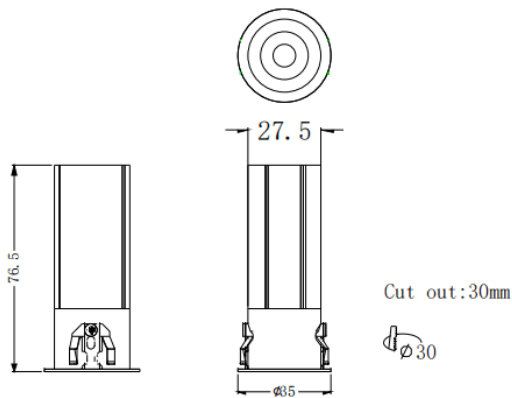

### MINI F

Lavov downlight from the family MINI F with a power of 5W and a beam angle of 24°. Finished in Black colour. Fixed version. With a total lumen output of 375lm and a luminous efficacy of 75lm/W. Made in Die Cast Aluminum. Driver ON/OFF. CCT 3000K.

Item code	86.D102.2321.02
Product type	Indoor
Category	Downlights
Family	MINI
Subfamily	MINI F
Pictograms	 

### Dimensions

Product dimensions (mm) **Ø35\*H76.5mm**

### Scheme

Product	
Real power (W)	5
Real luminous flux (Lm)	375
Luminous efficiency (Lm/W)	75
Beam angle (°)	24
Life time (h)	50000 h L80B10
IP	20
Electrical class insulation	Clas II
Colour	Black
Control gear included	Yes
Control gear	ON/OFF
Flicker Free	Yes
Light source	LED
Type of LED	COB
Colour temperature (K)	3000
Colour consistency (SDCM)	SDCM<3
CRI	90