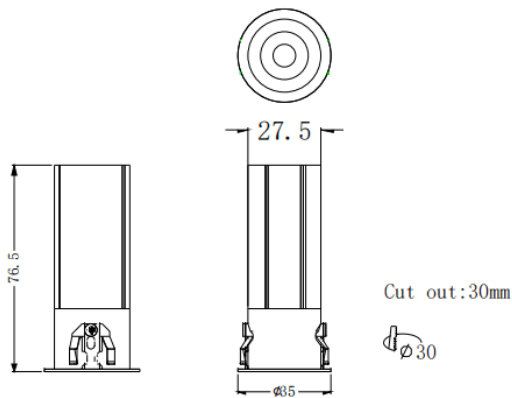

MINI F

Lavov downlight from the family MINI F with a power of 5W and a beam angle of 24°. Finished in White colour. Fixed version. With a total lumen output of 375lm and a luminous efficacy of 75lm/W. Made in Die Cast Aluminum. Driver DALI. CCT 3000K.

Item code	86.D102.2323.01
Product type	Indoor
Category	Downlights
Family	MINI
Subfamily	MINI F
Pictograms	

Dimensions

Product dimensions (mm) **Ø35*H76.5mm**

Scheme

Product	
Real power (W)	5
Real luminous flux (Lm)	375
Luminous efficiency (Lm/W)	75
Beam angle (º)	24
Life time (h)	50000 h L80B10
IP	20
Electrical class insulation	Clas II
Colour	White
Control gear included	Yes
Control gear	DALI
Flicker Free	Yes
Light source	LED
Type of LED	COB
Colour temperature (K)	3000
Colour consistency (SDCM)	SDCM<3
CRI	90