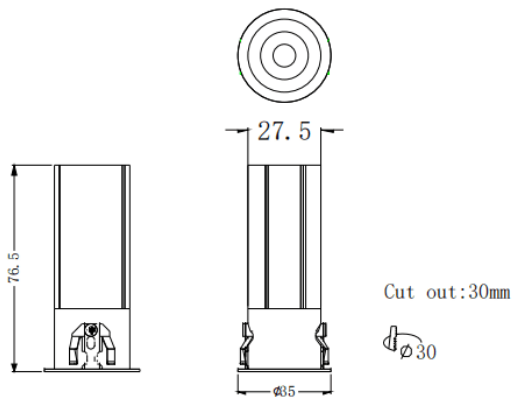

MINI F

Lavov downlight from the family MINI F with a power of 5W and a beam angle of 24°. Finished in Black colour. Fixed version. With a total lumen output of 375lm and a luminous efficacy of 75lm/W. Made in Die Cast Aluminum. Driver DALI. CCT 3000K.

Item code	86.D102.2323.02
Product type	Indoor
Category	Downlights
Family	MINI
Subfamily	MINI F
Pictograms	

Dimensions

Product dimensions (mm) **Ø35*H76.5mm**

Scheme

Product	
Real power (W)	5
Real luminous flux (Lm)	375
Luminous efficiency (Lm/W)	75
Beam angle (°)	24
Life time (h)	50000 h L80B10
IP	20
Electrical class insulation	Clas II
Colour	Black
Control gear included	Yes
Control gear	DALI
Flicker Free	Yes
Light source	LED
Type of LED	COB
Colour temperature (K)	3000
Colour consistency (SDCM)	SDCM3
CRI	90