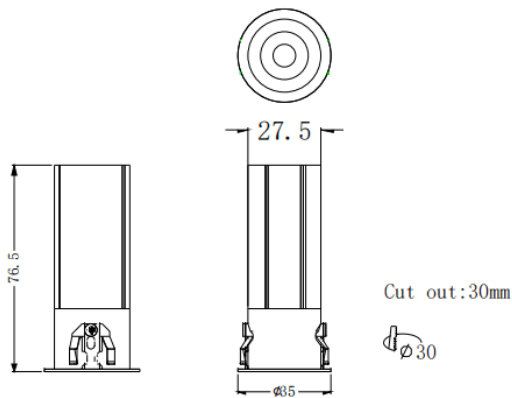

MINI F

Lavov downlight from the family MINI F with a power of 5W and a beam angle of 36°. Finished in Black colour. Fixed version. With a total lumen output of 375lm and a luminous efficacy of 75lm/W. Made in Die Cast Aluminum. Driver ON/OFF. CCT 3000K.

Item code	86.D102.2331.02
Product type	Indoor
Category	Downlights
Family	MINI
Subfamily	MINI F
Pictograms	

Dimensions

Product dimensions (mm) **Ø35*H76.5mm**

Scheme

Product	
Real power (W)	5
Real luminous flux (Lm)	375
Luminous efficiency (Lm/W)	75
Beam angle (°)	36
Life time (h)	50000 h L80B10
IP	20
Electrical class insulation	Clas II
Colour	Black
Control gear included	Yes
Control gear	ON/OFF
Flicker Free	Yes
Light source	LED
Type of LED	COB
Colour temperature (K)	3000
Colour consistency (SDCM)	SDCM<3
CRI	90