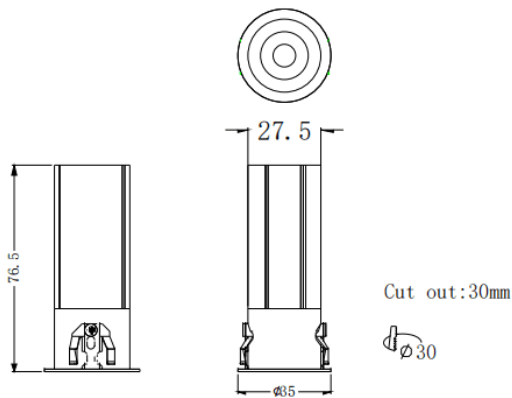

### MINI F

Lavov downlight from the family MINI F with a power of 5W and a beam angle of 36°. Finished in Black colour. Fixed version. With a total lumen output of 375lm and a luminous efficacy of 75lm/W. Made in Die Cast Aluminum. Driver ON/OFF. CCT 3000K.

Item code	86.D102.2331.02
Product type	Indoor
Category	Downlights
Family	MINI
Subfamily	MINI F
Pictograms	     

### Dimensions

Product dimensions (mm) **Ø35\*H76.5mm**

### Product

Real power (W)	5
Real luminous flux (Lm)	375
Luminous efficiency (Lm/W)	75
Beam angle (°)	36
Life time (h)	50000 h L80B10
IP	20
Electrical class insulation	Clas II
Colour	Black
Control gear included	Yes
Control gear	ON/OFF
Flicker Free	Yes
Light source	LED
Type of LED	COB
Colour temperature (K)	3000
Colour consistency (SDCM)	SDCM<3
CRI	90