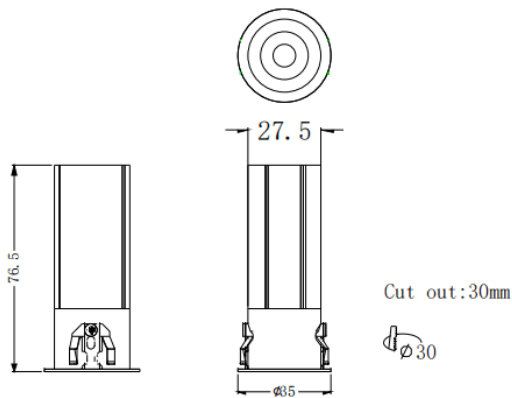

MINI F

Lavov downlight from the family MINI F with a power of 5W and a beam angle of 36°. Finished in White colour. Fixed version. With a total lumen output of 375lm and a luminous efficacy of 75lm/W. Made in Die Cast Aluminum. Driver DALI. CCT 3000K.

Item code	86.D102.2333.01
Product type	Indoor
Category	Downlights
Family	MINI
Subfamily	MINI F
Pictograms	

Dimensions

Product dimensions (mm) **Ø35*H76.5mm**

Scheme

Product	
Real power (W)	5
Real luminous flux (Lm)	375
Luminous efficiency (Lm/W)	75
Beam angle (º)	36
Life time (h)	50000 h L80B10
IP	20
Electrical class insulation	Clas II
Colour	White
Control gear included	Yes
Control gear	DALI
Flicker Free	Yes
Light source	LED
Type of LED	COB
Colour temperature (K)	3000
Colour consistency (SDCM)	SDCM<3
CRI	90