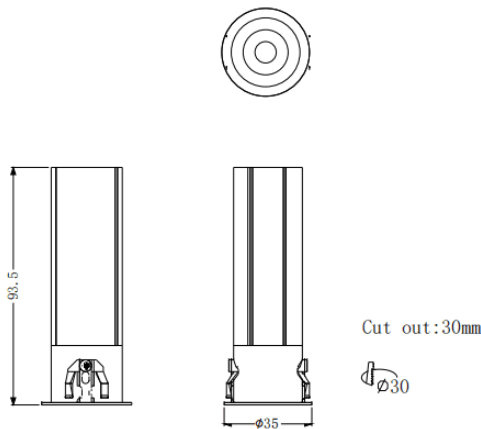

MINI F

Lavov downlight from the family MINI F with a power of 7W and a beam angle of 15°. Finished in Black colour. Fixed version. With a total lumen output of 350lm and a luminous efficacy of 50lm/W. Made in Die Cast Aluminum. Driver DALI. CCT 2700K.

Dimensions

Product dimensions (mm) **Ø35*H93.5mm**

Scheme

Item code	86.D102.3213.02
Product type	Indoor
Category	Downlights
Family	MINI
Subfamily	MINI F
Pictograms	

Product

Real power (W)	7
Real luminous flux (Lm)	350
Luminous efficiency (Lm/W)	50
Beam angle (°)	15
Life time (h)	50000 h L80B10
IP	20
Electrical class insulation	Clas II
Colour	Black
Control gear included	Yes
Control gear	DALI
Flicker Free	Yes
Light source	LED
Type of LED	COB
Colour temperature (K)	2700
Colour consistency (SDCM)	SDCM3
CRI	90