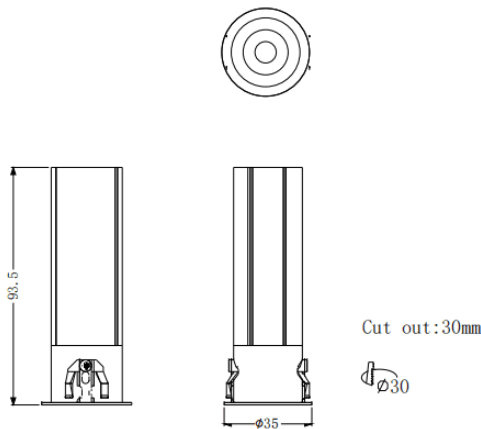

MINI F

Lavov downlight from the family MINI F with a power of 7W and a beam angle of 24°. Finished in Black colour. Fixed version. With a total lumen output of 350lm and a luminous efficacy of 50lm/W. Made in Die Cast Aluminum. Driver ON/OFF. CCT 2700K.

Dimensions

Product dimensions (mm) **Ø35*H93.5mm**

Scheme

Item code	86.D102.3221.02
Product type	Indoor
Category	Downlights
Family	MINI
Subfamily	MINI F
Pictograms	

Product

Real power (W)	7
Real luminous flux (Lm)	350
Luminous efficiency (Lm/W)	50
Beam angle (°)	24
Life time (h)	50000 h L80B10
IP	20
Electrical class insulation	Clas II
Colour	Black
Control gear included	Yes
Control gear	ON/OFF
Flicker Free	Yes
Light source	LED
Type of LED	COB
Colour temperature (K)	2700
Colour consistency (SDCM)	SDCM3
CRI	90