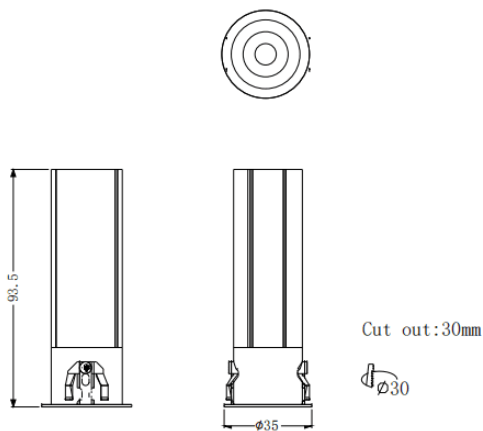

MINI F

Lavov downlight from the family MINI F with a power of 7W and a beam angle of 36°. Finished in Black colour. Fixed version. With a total lumen output of 350lm and a luminous efficacy of 50lm/W. Made in Die Cast Aluminum. Driver ON/OFF. CCT 2700K.

Dimensions

Product dimensions (mm) **Ø35*H93.5mm**

Scheme

Item code	86.D102.3231.02
Product type	Indoor
Category	Downlights
Family	MINI
Subfamily	MINI F
Pictograms	

Product

Real power (W)	7
Real luminous flux (Lm)	350
Luminous efficiency (Lm/W)	50
Beam angle (&ordm;)	36
Life time (h)	50000 h L80B10
IP	20
Electrical class insulation	Clas II
Colour	Black
Control gear included	Yes
Control gear	ON/OFF
Flicker Free	Yes
Light source	LED
Type of LED	COB
Colour temperature (K)	2700
Colour consistency (SDCM)	SDCM<3
CRI	90