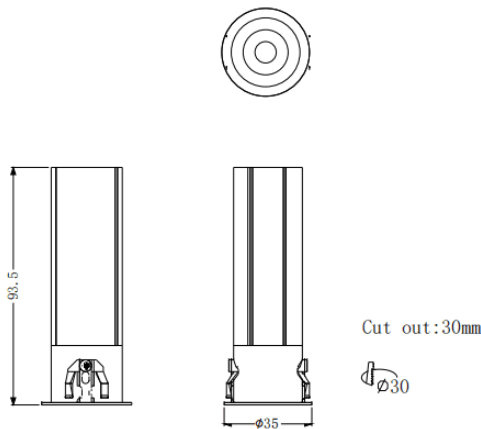

MINI F

Lavov downlight from the family MINI F with a power of 7W and a beam angle of 36°. Finished in Black colour. Fixed version. With a total lumen output of 350lm and a luminous efficacy of 50lm/W. Made in Die Cast Aluminum. Driver ON/OFF. CCT 2700K.

Dimensions

Product dimensions (mm) **Ø35*H93.5mm**

Scheme

Item code	86.D102.3231.02
Product type	Indoor
Category	Downlights
Family	MINI
Subfamily	MINI F
Pictograms	

Product

Real power (W)	7
Real luminous flux (Lm)	350
Luminous efficiency (Lm/W)	50
Beam angle (°)	36
Life time (h)	50000 h L80B10
IP	20
Electrical class insulation	Clas II
Colour	Black
Control gear included	Yes
Control gear	ON/OFF
Flicker Free	Yes
Light source	LED
Type of LED	COB
Colour temperature (K)	2700
Colour consistency (SDCM)	SDCM3
CRI	90