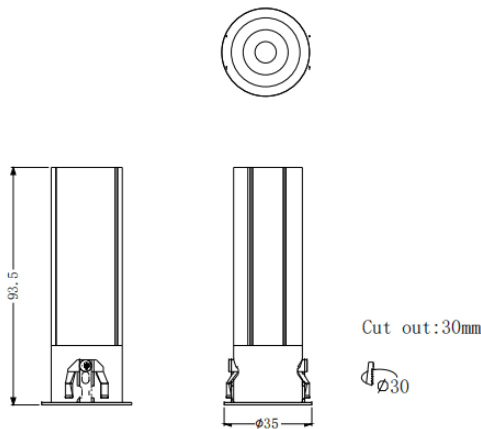

### MINI F

Lavov downlight from the family MINI F with a power of 7W and a beam angle of 36°. Finished in Black colour. Fixed version. With a total lumen output of 350lm and a luminous efficacy of 50lm/W. Made in Die Cast Aluminum. Driver DALI. CCT 2700K.

### Dimensions

Product dimensions (mm) **Ø35\*H93.5mm**

### Product

Real power (W)	7
Real luminous flux (Lm)	350
Luminous efficiency (Lm/W)	50
Beam angle (°)	36
Life time (h)	50000 h L80B10
IP	20
Electrical class insulation	Clas II
Colour	Black
Control gear included	Yes
Control gear	DALI
Flicker Free	Yes
Light source	LED
Type of LED	COB
Colour temperature (K)	2700
Colour consistency (SDCM)	SDCM<3
CRI	90