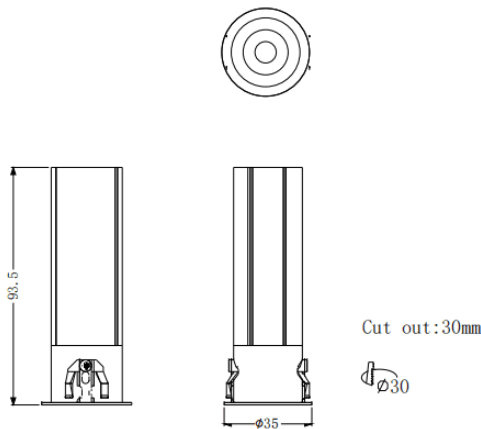

MINI F

Lavov downlight from the family MINI F with a power of 7W and a beam angle of 15°. Finished in White colour. Fixed version. With a total lumen output of 350lm and a luminous efficacy of 50lm/W. Made in Die Cast Aluminum. Driver ON/OFF. CCT 3000K.

Dimensions

Product dimensions (mm) **Ø35*H93.5mm**

Scheme

Item code	86.D102.3311.01
Product type	Indoor
Category	Downlights
Family	MINI
Subfamily	MINI F
Pictograms	

Product

Real power (W)	7
Real luminous flux (Lm)	350
Luminous efficiency (Lm/W)	50
Beam angle (°)	15
Life time (h)	50000 h L80B10
IP	20
Electrical class insulation	Clas II
Colour	White
Control gear included	Yes
Control gear	ON/OFF
Flicker Free	Yes
Light source	LED
Type of LED	COB
Colour temperature (K)	3000
Colour consistency (SDCM)	SDCM3
CRI	90