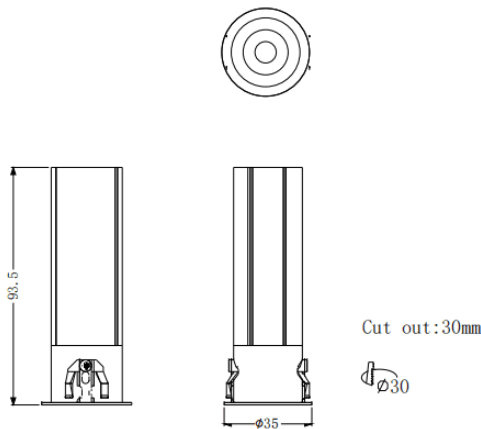

MINI F

Lavov downlight from the family MINI F with a power of 7W and a beam angle of 24°. Finished in White colour. Fixed version. With a total lumen output of 350lm and a luminous efficacy of 50lm/W. Made in Die Cast Aluminum. Driver DALI. CCT 3000K.

Dimensions

Product dimensions (mm) **Ø35*H93.5mm**

Scheme

Item code	86.D102.3323.01				
Product type	Indoor				
Category	Downlights				
Family	MINI				
Subfamily	MINI F				
Pictograms	CRI 90	CE	Driver INCL.	On Off	DALI
	IP 20				

Product

Real power (W)	7
Real luminous flux (Lm)	350
Luminous efficiency (Lm/W)	50
Beam angle (&ordm;)	24
Life time (h)	50000 h L80B10
IP	20
Electrical class insulation	Clas II
Colour	White
Control gear included	Yes
Control gear	DALI
Flicker Free	Yes
Light source	LED
Type of LED	COB
Colour temperature (K)	3000
Colour consistency (SDCM)	SDCM<3
CRI	90