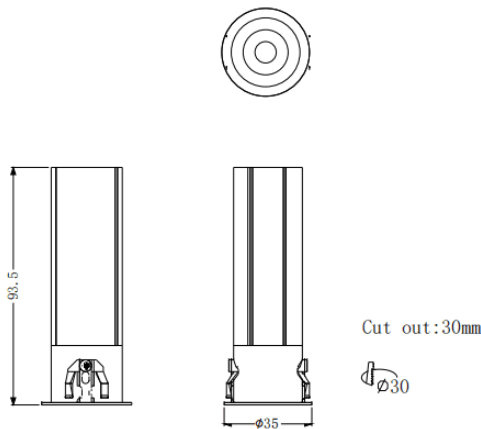

MINI F

Lavov downlight from the family MINI F with a power of 7W and a beam angle of 36°. Finished in Black colour. Fixed version. With a total lumen output of 350lm and a luminous efficacy of 50lm/W. Made in Die Cast Aluminum. Driver ON/OFF. CCT 3000K.

Dimensions

Product dimensions (mm) **Ø35*H93.5mm**

Scheme

Item code	86.D102.3331.02
Product type	Indoor
Category	Downlights
Family	MINI
Subfamily	MINI F
Pictograms	

Product

Real power (W)	7
Real luminous flux (Lm)	350
Luminous efficiency (Lm/W)	50
Beam angle (°)	36
Life time (h)	50000 h L80B10
IP	20
Electrical class insulation	Clas II
Colour	Black
Control gear included	Yes
Control gear	ON/OFF
Flicker Free	Yes
Light source	LED
Type of LED	COB
Colour temperature (K)	3000
Colour consistency (SDCM)	SDCM3
CRI	90