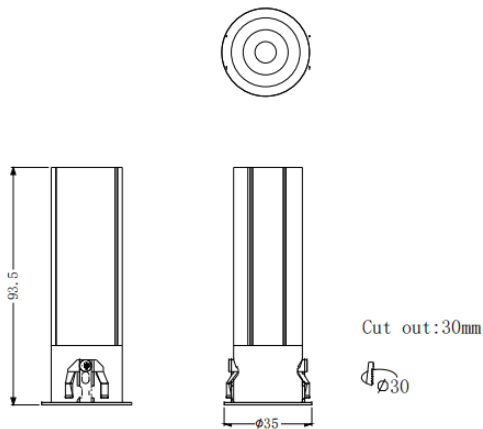

### MINI F

Lavov downlight from the family MINI F with a power of 7W and a beam angle of 36°. Finished in Black colour. Fixed version. With a total lumen output of 350lm and a luminous efficacy of 50lm/W. Made in Die Cast Aluminum. Driver DALI. CCT 3000K.

### Dimensions

Product dimensions (mm) **Ø35\*H93.5mm**

### Product

Real power (W)	7
Real luminous flux (Lm)	350
Luminous efficiency (Lm/W)	50
Beam angle (&ordm;)	36
Life time (h)	50000 h L80B10
IP	20
Electrical class insulation	Clas II
Colour	Black
Control gear included	Yes
Control gear	DALI
Flicker Free	Yes
Light source	LED
Type of LED	COB
Colour temperature (K)	3000
Colour consistency (SDCM)	SDCM<3
CRI	90