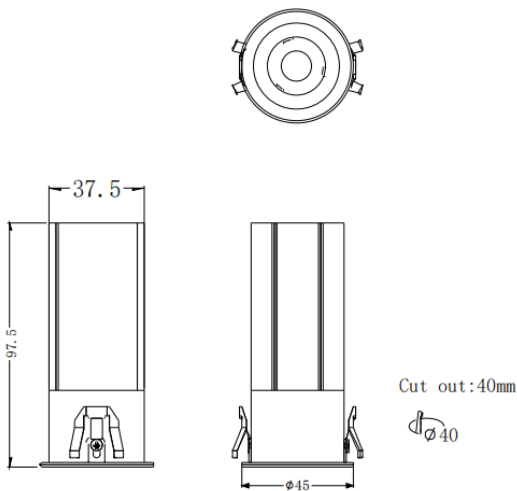

MINI F

Lavov downlight from the family MINI F with a power of 7W and a beam angle of 15°. Finished in White colour. Fixed version. With a total lumen output of 567lm and a luminous efficacy of 81lm/W. Made in Die Cast Aluminum. Driver ON/OFF. CCT 2700K.

Dimensions

Product dimensions (mm) **Ø45*H97.5mm**

Scheme

Item code	86.D102.4211.01				
Product type	Indoor				
Category	Downlights				
Family	MINI				
Subfamily	MINI F				
Pictograms	CRI 90	CE	Driver INCL.	On Off	DALI
	IP 20				

Product	
Real power (W)	7
Real luminous flux (Lm)	567
Luminous efficiency (Lm/W)	81
Beam angle (º)	15
Life time (h)	50000 h L80B10
IP	20
Electrical class insulation	Clas II
Colour	White
Control gear included	Yes
Control gear	ON/OFF
Flicker Free	Yes
Light source	LED
Type of LED	COB
Colour temperature (K)	2700
Colour consistency (SDCM)	SDCM<3
CRI	90