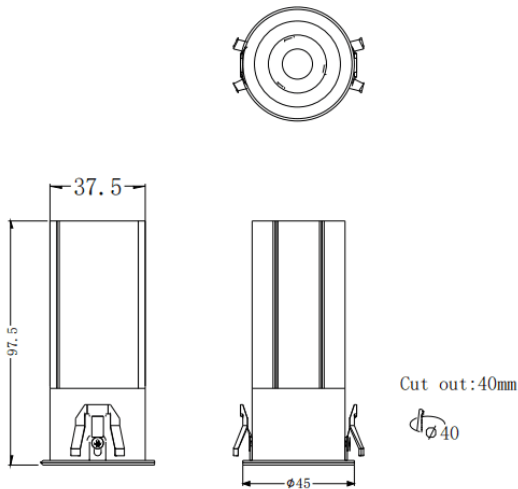

MINI F

Lavov downlight from the family MINI F with a power of 7W and a beam angle of 15°. Finished in Black colour. Fixed version. With a total lumen output of 567lm and a luminous efficacy of 81lm/W. Made in Die Cast Aluminum. Driver ON/OFF. CCT 2700K.

Item code	86.D102.4211.02
Product type	Indoor
Category	Downlights
Family	MINI
Subfamily	MINI F
Pictograms	

Dimensions

Product dimensions (mm) **Ø45*H97.5mm**

Scheme

Product

Real power (W)	7
Real luminous flux (Lm)	567
Luminous efficiency (Lm/W)	81
Beam angle (°)	15
Life time (h)	50000 h L80B10
IP	20
Electrical class insulation	Clas II
Colour	Black
Control gear included	Yes
Control gear	ON/OFF
Flicker Free	Yes
Light source	LED
Type of LED	COB
Colour temperature (K)	2700
Colour consistency (SDCM)	SDCM3
CRI	90