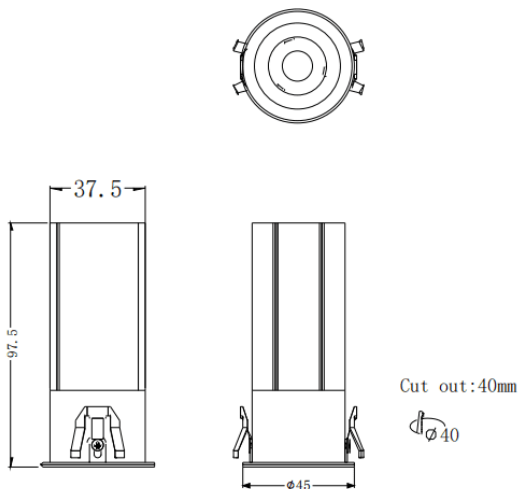

MINI F

Lavov downlight from the family MINI F with a power of 7W and a beam angle of 15°. Finished in Black colour. Fixed version. With a total lumen output of 567lm and a luminous efficacy of 81lm/W. Made in Die Cast Aluminum. Driver ON/OFF. CCT 2700K.

Item code	86.D102.4211.02
Product type	Indoor
Category	Downlights
Family	MINI
Subfamily	MINI F
Pictograms	

Dimensions

Product dimensions (mm) **Ø45*H97.5mm**

Scheme

Product

Real power (W)	7
Real luminous flux (Lm)	567
Luminous efficiency (Lm/W)	81
Beam angle (º)	15
Life time (h)	50000 h L80B10
IP	20
Electrical class insulation	Clas II
Colour	Black
Control gear included	Yes
Control gear	ON/OFF
Flicker Free	Yes
Light source	LED
Type of LED	COB
Colour temperature (K)	2700
Colour consistency (SDCM)	SDCM<3
CRI	90