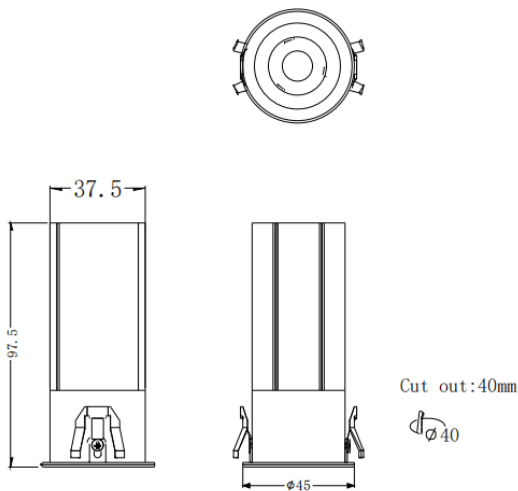

MINI F

Lavov downlight from the family MINI F with a power of 7W and a beam angle of 15°. Finished in White colour. Fixed version. With a total lumen output of 567lm and a luminous efficacy of 81lm/W. Made in Die Cast Aluminum. Driver DALI. CCT 2700K.

Item code	86.D102.4213.01
Product type	Indoor
Category	Downlights
Family	MINI
Subfamily	MINI F
Pictograms	

Dimensions

Product dimensions (mm) **Ø45*H97.5mm**

Scheme

Product	
Real power (W)	7
Real luminous flux (Lm)	567
Luminous efficiency (Lm/W)	81
Beam angle (°)	15
Life time (h)	50000 h L80B10
IP	20
Electrical class insulation	Clas II
Colour	White
Control gear included	Yes
Control gear	DALI
Flicker Free	Yes
Light source	LED
Type of LED	COB
Colour temperature (K)	2700
Colour consistency (SDCM)	SDCM3
CRI	90