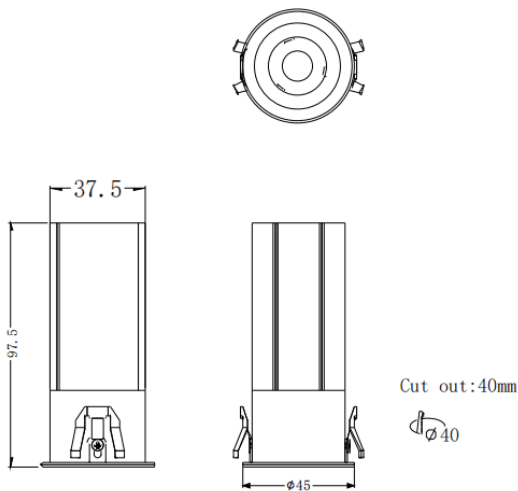

MINI F

Lavov downlight from the family MINI F with a power of 7W and a beam angle of 15°. Finished in Black colour. Fixed version. With a total lumen output of 567lm and a luminous efficacy of 81lm/W. Made in Die Cast Aluminum. Driver DALI. CCT 2700K.

Item code	86.D102.4213.02
Product type	Indoor
Category	Downlights
Family	MINI
Subfamily	MINI F
Pictograms	

IP	20
----	----

Dimensions

Product dimensions (mm)	Ø45*H97.5mm
-------------------------	-------------

Scheme

Product	
Real power (W)	7
Real luminous flux (Lm)	567
Luminous efficiency (Lm/W)	81
Beam angle (°)	15
Life time (h)	50000 h L80B10
IP	20
Electrical class insulation	Clas II
Colour	Black
Control gear included	Yes
Control gear	DALI
Flicker Free	Yes
Light source	LED
Type of LED	COB
Colour temperature (K)	2700
Colour consistency (SDCM)	SDCM<3
CRI	90