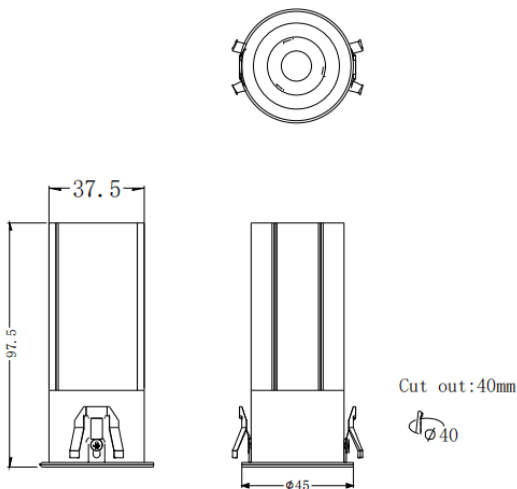

MINI F

Lavov downlight from the family MINI F with a power of 7W and a beam angle of 24°. Finished in White colour. Fixed version. With a total lumen output of 567lm and a luminous efficacy of 81lm/W. Made in Die Cast Aluminum. Driver ON/OFF. CCT 2700K.

Item code	86.D102.4221.01
Product type	Indoor
Category	Downlights
Family	MINI
Subfamily	MINI F
Pictograms	

Dimensions

Product dimensions (mm) **Ø45*H97.5mm**

Scheme

Product	
Real power (W)	7
Real luminous flux (Lm)	567
Luminous efficiency (Lm/W)	81
Beam angle (º)	24
Life time (h)	50000 h L80B10
IP	20
Electrical class insulation	Clas II
Colour	White
Control gear included	Yes
Control gear	ON/OFF
Flicker Free	Yes
Light source	LED
Type of LED	COB
Colour temperature (K)	2700
Colour consistency (SDCM)	SDCM<3
CRI	90